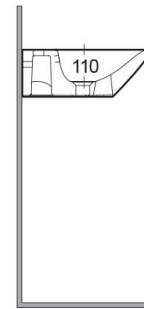

RAK-MORNING
Wash basin | Wall Hung

RAK
CERAMICS

TECHNICAL SPECIFICATIONS

Suite:	RAK-MORNING
Type:	Wall Hung
Dimensions:	442 x 600 mm
Weight:	14 Kg
Color:	Alpine White
Shape of basin:	Oval
Overflow hole:	yes

Code	Name
MORWB6001AWHA	MORNING WASH BASIN WALL HUNG 60CM

Dimensions: All dimensions in mm. Tolerance of vitreous china & fireclay items: $\pm 5\%$ for below 200mm and $\pm 3\%$ for above 200mm; for all other items tolerance $\pm 1\%$. Note: Due to a continuing development program to improve design and performance, the manufacturer reserves all rights to vary specifications without prior information. Please note accessories are for photographic use only.