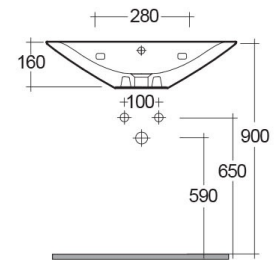

RAK-MORNING
Wash basin | Wall Hung

RAK
CERAMICS

TECHNICAL SPECIFICATIONS

Suite:	RAK-MORNING
Type:	Wall Hung
Dimensions:	442 x 600 mm
Weight:	14 Kg
Color:	Alpine White
Shape of basin:	Oval
Overflow hole:	yes

Code	Name
MORWB6001AWHA	MORNING WASH BASIN WALL HUNG 60CM

Dimensions: All dimensions in mm. Tolerance of vitreous china & fireclay items: $\pm 5\%$ for below 200mm and $\pm 3\%$ for above 200mm; for all other items tolerance $\pm 1\%$. Note: Due to a continuing development program to improve design and performance, the manufacturer reserves all rights to vary specifications without prior information. Please note accessories are for photographic use only.