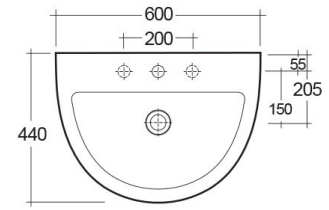

RAK-MORNING
Wash basin | Wall Hung

RAK
CERAMICS

TECHNICAL SPECIFICATIONS

Suite:	RAK-MORNING
Type:	Wall Hung
Dimensions:	442 x 600 mm
Weight:	14 Kg
Color:	Alpine White
Shape of basin:	Oval
Overflow hole:	yes

Code	Name
MORWB6001AWHA	MORNING WASH BASIN WALL HUNG 60CM

Dimensions: All dimensions in mm. Tolerance of vitreous china & fireclay items: $\pm 5\%$ for below 200mm and $\pm 3\%$ for above 200mm; for all other items tolerance $\pm 1\%$. Note: Due to a continuing development program to improve design and performance, the manufacturer reserves all rights to vary specifications without prior information. Please note accessories are for photographic use only.