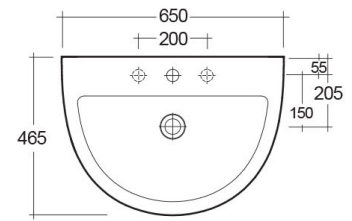

**RAK-MORNING**  
**Wash basin | Half Pedestal**

**RAK**  
 CERAMICS

**TECHNICAL SPECIFICATIONS**

Suite:	RAK-MORNING
Type:	Half Pedestal
Dimensions:	450 x 650 mm
Weight:	7 Kg
Color:	Alpine White
Shape of basin:	Oval
Overflow hole:	yes

Code	Name
MORHP2500AWHA	MORNING HALF PEDESTAL
MORWB6501AWHA	MORNING WASH BASIN WALL HUNG 65CM
MORWB6001AWHA	MORNING WASH BASIN WALL HUNG 60CM
MORWB5501AWHA	MORNING WASH BASIN WALL HUNG 55CM

Dimensions: All dimensions in mm. Tolerance of vitreous china & fireclay items: ± 5% for below 200mm and ± 3% for above 200mm; for all other items tolerance ± 1%. Note: Due to a continuing development program to improve design and performance, the manufacturer reserves all rights to vary specifications without prior information. Please note accessories are for photographic use only.