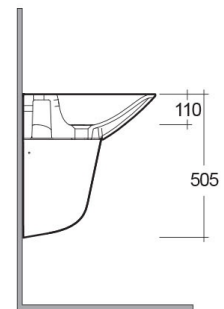

**RAK-MORNING**  
**Wash basin | Half Pedestal**

**RAK**  
 CERAMICS

**TECHNICAL SPECIFICATIONS**

Suite:	RAK-MORNING
Type:	Half Pedestal
Dimensions:	450 x 650 mm
Weight:	7 Kg
Color:	Alpine White
Shape of basin:	Oval
Overflow hole:	yes

Code	Name
MORHP2500AWHA	MORNING HALF PEDESTAL
MORWB6501AWHA	MORNING WASH BASIN WALL HUNG 65CM
MORWB6001AWHA	MORNING WASH BASIN WALL HUNG 60CM
MORWB5501AWHA	MORNING WASH BASIN WALL HUNG 55CM

Dimensions: All dimensions in mm. Tolerance of vitreous china & fireclay items: ± 5% for below 200mm and ± 3% for above 200mm; for all other items tolerance ± 1%. Note: Due to a continuing development program to improve design and performance, the manufacturer reserves all rights to vary specifications without prior information. Please note accessories are for photographic use only.