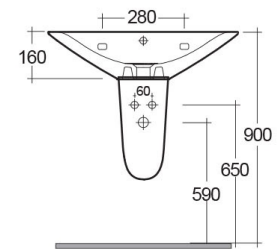

**RAK-MORNING**  
**Wash basin | Half Pedestal**

**RAK**  
 CERAMICS

**TECHNICAL SPECIFICATIONS**

Suite:	RAK-MORNING
Type:	Half Pedestal
Dimensions:	450 x 650 mm
Weight:	7 Kg
Color:	Alpine White
Shape of basin:	Oval
Overflow hole:	yes

Code	Name
MORHP2500AWHA	MORNING HALF PEDESTAL
MORWB6501AWHA	MORNING WASH BASIN WALL HUNG 65CM
MORWB6001AWHA	MORNING WASH BASIN WALL HUNG 60CM
MORWB5501AWHA	MORNING WASH BASIN WALL HUNG 55CM

Dimensions: All dimensions in mm. Tolerance of vitreous china & fireclay items: ± 5% for below 200mm and ± 3% for above 200mm; for all other items tolerance ± 1%. Note: Due to a continuing development program to improve design and performance, the manufacturer reserves all rights to vary specifications without prior information. Please note accessories are for photographic use only.