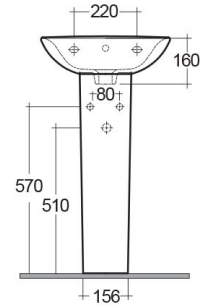

RAK-ORIGIN
Wash basin | Pedestal

RAK
 CERAMICS

TECHNICAL SPECIFICATIONS

Suite:	RAK-ORIGIN
Type:	Pedestal
Dimensions:	450 x 370 mm
Weight:	20 Kg
Color:	Alpine White
Shape of basin:	Rounded Rectangle
Overflow hole:	yes

Code	Name
ORG0701AWHA	ORIGIN WASH BASIN 45CM
CY02AWHA	CAROLINE PEDESTAL

Dimensions: All dimensions in mm. Tolerance of vitreous china & fireclay items: ± 5% for below 200mm and ± 3% for above 200mm; for all other items tolerance ± 1%. Note: Due to a continuing development program to improve design and performance, the manufacturer reserves all rights to vary specifications without prior information. Please note accessories are for photographic use only.