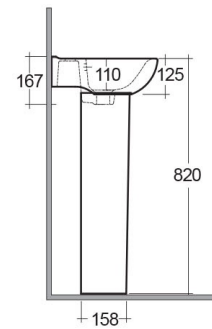

RAK-ORIGIN
Wash basin | Pedestal

RAK
 CERAMICS

TECHNICAL SPECIFICATIONS

Suite:	RAK-ORIGIN
Type:	Pedestal
Dimensions:	450 x 370 mm
Weight:	20 Kg
Color:	Alpine White
Shape of basin:	Rounded Rectangle
Overflow hole:	yes

Code	Name
ORG0701AWHA	ORIGIN WASH BASIN 45CM
CY02AWHA	CAROLINE PEDESTAL

Dimensions: All dimensions in mm. Tolerance of vitreous china & fireclay items: ± 5% for below 200mm and ± 3% for above 200mm; for all other items tolerance ± 1%. Note: Due to a continuing development program to improve design and performance, the manufacturer reserves all rights to vary specifications without prior information. Please note accessories are for photographic use only.