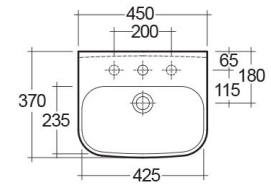

RAK-ORIGIN
Wash basin | Pedestal

RAK
 CERAMICS

TECHNICAL SPECIFICATIONS

Suite:	RAK-ORIGIN
Type:	Pedestal
Dimensions:	450 x 370 mm
Weight:	20 Kg
Color:	Alpine White
Shape of basin:	Rounded Rectangle
Overflow hole:	yes

Code	Name
ORG0701AWHA	ORIGIN WASH BASIN 45CM
CY02AWHA	CAROLINE PEDESTAL

Dimensions: All dimensions in mm. Tolerance of vitreous china & fireclay items: ± 5% for below 200mm and ± 3% for above 200mm; for all other items tolerance ± 1%. Note: Due to a continuing development program to improve design and performance, the manufacturer reserves all rights to vary specifications without prior information. Please note accessories are for photographic use only.