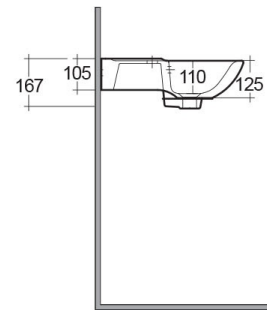

## TECHNICAL SPECIFICATIONS

Suite:	RAK-ORIGIN
Type:	Cloakroom
Dimensions:	450 x 370 mm
Weight:	10 Kg
Color:	Alpine White
Shape of basin:	Rounded Rectangle
Overflow hole:	yes

Code	Name
ORG0701AWHA	ORIGIN WASH BASIN 45CM

Dimensions: All dimensions in mm. Tolerance of vitreous china & fireclay items:  $\pm 5\%$  for below 200mm and  $\pm 3\%$  for above 200mm; for all other items tolerance  $\pm 1\%$ . Note: Due to a continuing development program to improve design and performance, the manufacturer reserves all rights to vary specifications without prior information. Please note accessories are for photographic use only.