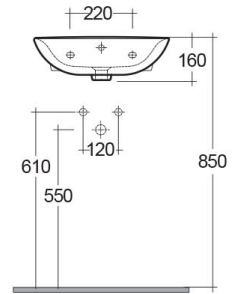

## TECHNICAL SPECIFICATIONS

Suite:	RAK-ORIGIN
Type:	Cloakroom
Dimensions:	450 x 370 mm
Weight:	10 Kg
Color:	Alpine White
Shape of basin:	Rounded Rectangle
Overflow hole:	yes

Code	Name
ORG0701AWHA	ORIGIN WASH BASIN 45CM

Dimensions: All dimensions in mm. Tolerance of vitreous china & fireclay items:  $\pm 5\%$  for below 200mm and  $\pm 3\%$  for above 200mm; for all other items tolerance  $\pm 1\%$ . Note: Due to a continuing development program to improve design and performance, the manufacturer reserves all rights to vary specifications without prior information. Please note accessories are for photographic use only.