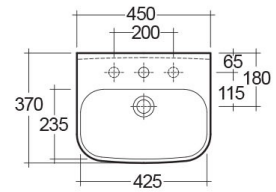

## TECHNICAL SPECIFICATIONS

Suite:	RAK-ORIGIN
Type:	Cloakroom
Dimensions:	450 x 370 mm
Weight:	10 Kg
Color:	Alpine White
Shape of basin:	Rounded Rectangle
Overflow hole:	yes

Code	Name
ORG0701AWHA	ORIGIN WASH BASIN 45CM

Dimensions: All dimensions in mm. Tolerance of vitreous china & fireclay items:  $\pm 5\%$  for below 200mm and  $\pm 3\%$  for above 200mm; for all other items tolerance  $\pm 1\%$ . Note: Due to a continuing development program to improve design and performance, the manufacturer reserves all rights to vary specifications without prior information. Please note accessories are for photographic use only.