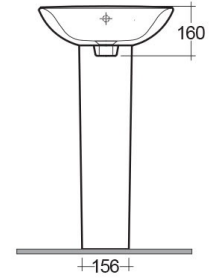

RAK-ORIGIN
Wash basin | Pedestal

RAK
 CERAMICS

TECHNICAL SPECIFICATIONS

Suite:	RAK-ORIGIN
Type:	Pedestal
Dimensions:	450 x 475 mm
Weight:	20 Kg
Color:	Alpine White
Shape of basin:	Rounded Rectangle
Overflow hole:	yes

Code	Name
CY02AWHA	CAROLINE PEDESTAL
ORG2601AWHA	ORIGIN WASH BASIN CORNER 45CM

Dimensions: All dimensions in mm. Tolerance of vitreous china & fireclay items: ± 5% for below 200mm and ± 3% for above 200mm; for all other items tolerance ± 1%. Note: Due to a continuing development program to improve design and performance, the manufacturer reserves all rights to vary specifications without prior information. Please note accessories are for photographic use only.