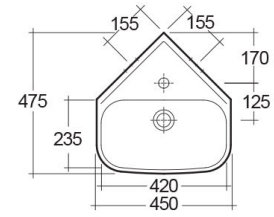

RAK-ORIGIN
Wash basin | Pedestal

RAK
 CERAMICS

TECHNICAL SPECIFICATIONS

Suite:	RAK-ORIGIN
Type:	Pedestal
Dimensions:	450 x 475 mm
Weight:	20 Kg
Color:	Alpine White
Shape of basin:	Rounded Rectangle
Overflow hole:	yes

Code	Name
CY02AWHA	CAROLINE PEDESTAL
ORG2601AWHA	ORIGIN WASH BASIN CORNER 45CM

Dimensions: All dimensions in mm. Tolerance of vitreous china & fireclay items: ± 5% for below 200mm and ± 3% for above 200mm; for all other items tolerance ± 1%. Note: Due to a continuing development program to improve design and performance, the manufacturer reserves all rights to vary specifications without prior information. Please note accessories are for photographic use only.