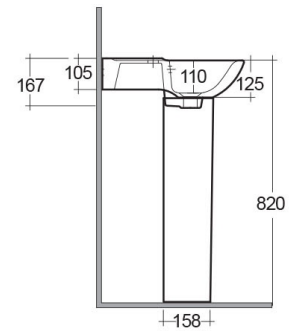

RAK-ORIGIN
Wash basin | Pedestal

RAK
 CERAMICS

TECHNICAL SPECIFICATIONS

Suite:	RAK-ORIGIN
Type:	Pedestal
Dimensions:	450 x 475 mm
Weight:	20 Kg
Color:	Alpine White
Shape of basin:	Rounded Rectangle
Overflow hole:	yes

Code	Name
CY02AWHA	CAROLINE PEDESTAL
ORG2601AWHA	ORIGIN WASH BASIN CORNER 45CM

Dimensions: All dimensions in mm. Tolerance of vitreous china & fireclay items: ± 5% for below 200mm and ± 3% for above 200mm; for all other items tolerance ± 1%. Note: Due to a continuing development program to improve design and performance, the manufacturer reserves all rights to vary specifications without prior information. Please note accessories are for photographic use only.