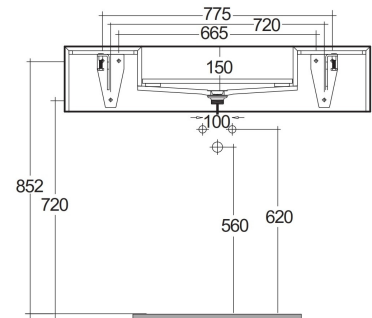

RAK-PRECIOUS - PRECT10347101A - MACAUBAS

Wash basin | Wall Hung

RAK
CERAMICS

TECHNICAL SPECIFICATIONS

Suite:	RAK-PRECIOUS
Type:	Wall Hung
Dimensions:	1030 x 470 mm
Color:	Macaubus - 101
Shape of basin:	Rectangle

Code	Name
PRECT10347101A	WASH BASIN WALL HUNG 103CM MACAUBAS
PRE0000000201A	Drain for RAK-Precious Counter and Drop in Wash Basins
PRE0000000200A	L-Brackets for RAK-Precious

Dimensions: All dimensions in mm. Tolerance of vitreous china & fireclay items: $\pm 5\%$ for below 200mm and $\pm 3\%$ for above 200mm; for all other items tolerance $\pm 1\%$. Note: Due to a continuing development program to improve design and performance, the manufacturer reserves all rights to vary specifications without prior information. Please note accessories are for photographic use only.