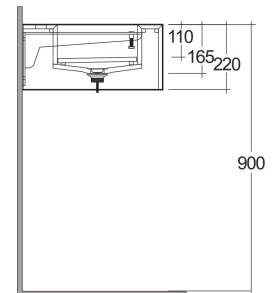

RAK-PRECIOUS - PRECT10347101A - MACAUBAS

Wash basin | Wall Hung

RAK
CERAMICS

TECHNICAL SPECIFICATIONS

Suite:	RAK-PRECIOUS
Type:	Wall Hung
Dimensions:	1030 x 470 mm
Color:	Macaubus - 101
Shape of basin:	Rectangle

Code	Name
PRECT10347101A	WASH BASIN WALL HUNG 103CM MACAUBAS
PRE0000000201A	Drain for RAK-Precious Counter and Drop in Wash Basins
PRE0000000200A	L-Brackets for RAK-Precious

Dimensions: All dimensions in mm. Tolerance of vitreous china & fireclay items: $\pm 5\%$ for below 200mm and $\pm 3\%$ for above 200mm; for all other items tolerance $\pm 1\%$. Note: Due to a continuing development program to improve design and performance, the manufacturer reserves all rights to vary specifications without prior information. Please note accessories are for photographic use only.