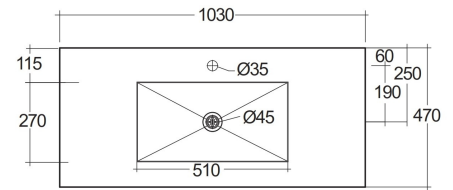

RAK-PRECIOUS - PRECT10347101A - MACAUBAS

Wash basin | Wall Hung

RAK
CERAMICS

TECHNICAL SPECIFICATIONS

Suite:	RAK-PRECIOUS
Type:	Wall Hung
Dimensions:	1030 x 470 mm
Color:	Macaubus - 101
Shape of basin:	Rectangle

Code	Name
PRECT10347101A	WASH BASIN WALL HUNG 103CM MACAUBAS
PRE0000000201A	Drain for RAK-Precious Counter and Drop in Wash Basins
PRE0000000200A	L-Brackets for RAK-Precious

Dimensions: All dimensions in mm. Tolerance of vitreous china & fireclay items: $\pm 5\%$ for below 200mm and $\pm 3\%$ for above 200mm; for all other items tolerance $\pm 1\%$. Note: Due to a continuing development program to improve design and performance, the manufacturer reserves all rights to vary specifications without prior information. Please note accessories are for photographic use only.