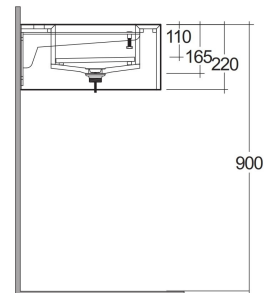

RAK-PRECIOUS - PRECT10347102A - TRAVERTINO IVORY

Wash basin | Wall Hung

RAK
CERAMICS

TECHNICAL SPECIFICATIONS

Suite:	RAK-PRECIOUS
Type:	Wall Hung
Dimensions:	1030 x 470 mm
Color:	Travertino Ivory - 102
Shape of basin:	Rectangle

Code	Name
PRECT10347102A	WASH BASIN WALL HUNG 103CM IVORY
PRE0000000201A	Drain for RAK-Precious Counter and Drop in Wash Basins
PRE0000000200A	L-Brackets for RAK-Precious

Dimensions: All dimensions in mm. Tolerance of vitreous china & fireclay items: $\pm 5\%$ for below 200mm and $\pm 3\%$ for above 200mm; for all other items tolerance $\pm 1\%$. Note: Due to a continuing development program to improve design and performance, the manufacturer reserves all rights to vary specifications without prior information. Please note accessories are for photographic use only.