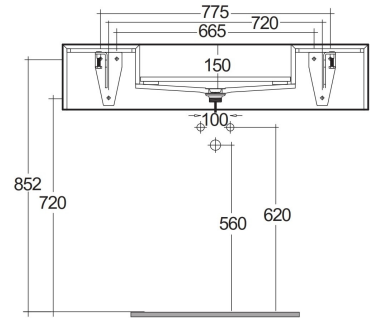

RAK-PRECIOUS - PRECT10347102A - TRAVERTINO IVORY

Wash basin | Wall Hung

RAK
CERAMICS

TECHNICAL SPECIFICATIONS

Suite:	RAK-PRECIOUS
Type:	Wall Hung
Dimensions:	1030 x 470 mm
Color:	Travertino Ivory - 102
Shape of basin:	Rectangle

Code	Name
PRECT10347102A	WASH BASIN WALL HUNG 103CM IVORY
PRE0000000201A	Drain for RAK-Precious Counter and Drop in Wash Basins
PRE0000000200A	L-Brackets for RAK-Precious

Dimensions: All dimensions in mm. Tolerance of vitreous china & fireclay items: $\pm 5\%$ for below 200mm and $\pm 3\%$ for above 200mm; for all other items tolerance $\pm 1\%$. Note: Due to a continuing development program to improve design and performance, the manufacturer reserves all rights to vary specifications without prior information. Please note accessories are for photographic use only.