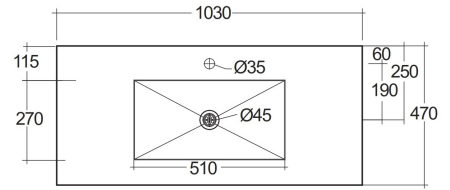

RAK-PRECIOUS - PRECT10347102A - TRAVERTINO IVORY

Wash basin | Wall Hung

RAK
CERAMICS

TECHNICAL SPECIFICATIONS

Suite:	RAK-PRECIOUS
Type:	Wall Hung
Dimensions:	1030 x 470 mm
Color:	Travertino Ivory - 102
Shape of basin:	Rectangle

Code	Name
PRECT10347102A	WASH BASIN WALL HUNG 103CM IVORY
PRE0000000201A	Drain for RAK-Precious Counter and Drop in Wash Basins
PRE0000000200A	L-Brackets for RAK-Precious

Dimensions: All dimensions in mm. Tolerance of vitreous china & fireclay items: $\pm 5\%$ for below 200mm and $\pm 3\%$ for above 200mm; for all other items tolerance $\pm 1\%$. Note: Due to a continuing development program to improve design and performance, the manufacturer reserves all rights to vary specifications without prior information. Please note accessories are for photographic use only.