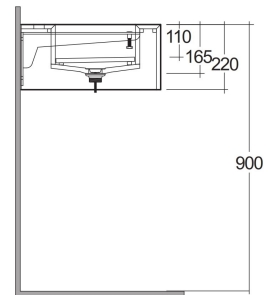

RAK-PRECIOUS - PRECT10347105A - UNI DARK BLACK

Wash basin | Wall Hung

RAK
CERAMICS

TECHNICAL SPECIFICATIONS

| | |
|-----------------|----------------------|
| Suite: | RAK-PRECIOUS |
| Type: | Wall Hung |
| Dimensions: | 1030 x 470 mm |
| Color: | Uni Dark Black - 105 |
| Shape of basin: | Rectangle |

| Code | Name |
|----------------|--|
| PRECT10347105A | WASH BASIN WALL HUNG 103CM DARK BLACK |
| PRE0000000201A | Drain for RAK-Precious Counter and Drop in Wash Basins |
| PRE0000000200A | L-Brackets for RAK-Precious |

Dimensions: All dimensions in mm. Tolerance of vitreous china & fireclay items: $\pm 5\%$ for below 200mm and $\pm 3\%$ for above 200mm; for all other items tolerance $\pm 1\%$. Note: Due to a continuing development program to improve design and performance, the manufacturer reserves all rights to vary specifications without prior information. Please note accessories are for photographic use only.