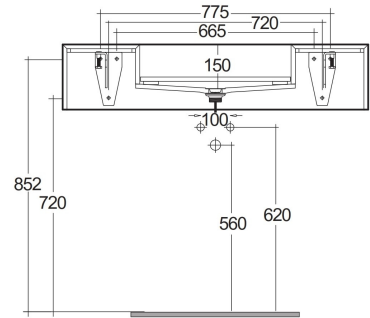

RAK-PRECIOUS - PRECT10347105A - UNI DARK BLACK

Wash basin | Wall Hung

RAK
CERAMICS

TECHNICAL SPECIFICATIONS

| | |
|-----------------|----------------------|
| Suite: | RAK-PRECIOUS |
| Type: | Wall Hung |
| Dimensions: | 1030 x 470 mm |
| Color: | Uni Dark Black - 105 |
| Shape of basin: | Rectangle |

| Code | Name |
|----------------|--|
| PRECT10347105A | WASH BASIN WALL HUNG 103CM DARK BLACK |
| PRE0000000201A | Drain for RAK-Precious Counter and Drop in Wash Basins |
| PRE0000000200A | L-Brackets for RAK-Precious |

Dimensions: All dimensions in mm. Tolerance of vitreous china & fireclay items: $\pm 5\%$ for below 200mm and $\pm 3\%$ for above 200mm; for all other items tolerance $\pm 1\%$. Note: Due to a continuing development program to improve design and performance, the manufacturer reserves all rights to vary specifications without prior information. Please note accessories are for photographic use only.