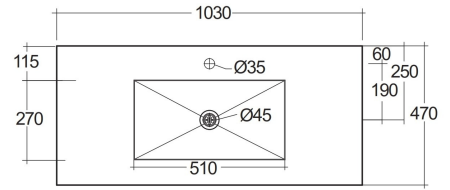

RAK-PRECIOUS - PRECT10347105A - UNI DARK BLACK

Wash basin | Wall Hung

RAK
CERAMICS

TECHNICAL SPECIFICATIONS

| | |
|-----------------|----------------------|
| Suite: | RAK-PRECIOUS |
| Type: | Wall Hung |
| Dimensions: | 1030 x 470 mm |
| Color: | Uni Dark Black - 105 |
| Shape of basin: | Rectangle |

Dimensions: All dimensions in mm. Tolerance of vitreous china & fireclay items: $\pm 5\%$ for below 200mm and $\pm 3\%$ for above 200mm; for all other items tolerance $\pm 1\%$. Note: Due to a continuing development program to improve design and performance, the manufacturer reserves all rights to vary specifications without prior information. Please note accessories are for photographic use only.