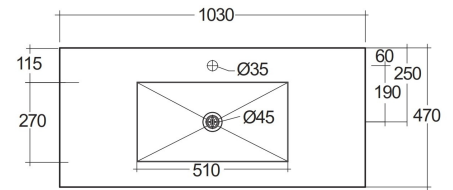

## TECHNICAL SPECIFICATIONS

Suite:	RAK-PRECIOUS
Type:	Wall Hung
Dimensions:	1030 x 470 mm
Color:	Behind Grey - 104
Shape of basin:	Rectangle

Code	Name
PRECT10347104A	WASH BASIN WALL HUNG 103CM BEHIND GREY
PRE0000000201A	Drain for RAK-Precious Counter and Drop in Wash Basins
PRE0000000200A	L-Brackets for RAK-Precious

Dimensions: All dimensions in mm. Tolerance of vitreous china & fireclay items:  $\pm 5\%$  for below 200mm and  $\pm 3\%$  for above 200mm; for all other items tolerance  $\pm 1\%$ . Note: Due to a continuing development program to improve design and performance, the manufacturer reserves all rights to vary specifications without prior information. Please note accessories are for photographic use only.