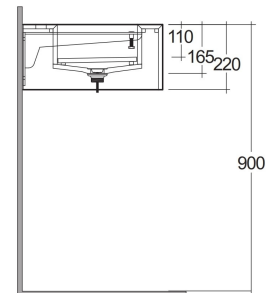

## TECHNICAL SPECIFICATIONS

Suite:	RAK-PRECIOUS
Type:	Wall Hung
Dimensions:	1030 x 470 mm
Color:	Behind Grey - 104
Shape of basin:	Rectangle

Code	Name
PRECT10347104A	WASH BASIN WALL HUNG 103CM BEHIND GREY
PRE0000000201A	Drain for RAK-Precious Counter and Drop in Wash Basins
PRE0000000200A	L-Brackets for RAK-Precious

Dimensions: All dimensions in mm. Tolerance of vitreous china & fireclay items:  $\pm 5\%$  for below 200mm and  $\pm 3\%$  for above 200mm; for all other items tolerance  $\pm 1\%$ . Note: Due to a continuing development program to improve design and performance, the manufacturer reserves all rights to vary specifications without prior information. Please note accessories are for photographic use only.