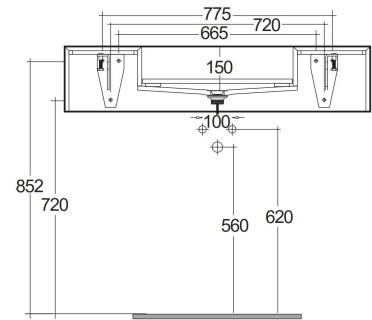

## TECHNICAL SPECIFICATIONS

Suite:	RAK-PRECIOUS
Type:	Wall Hung
Dimensions:	1030 x 470 mm
Color:	Behind Grey - 104
Shape of basin:	Rectangle

Code	Name
PRECT10347104A	WASH BASIN WALL HUNG 103CM BEHIND GREY
PRE0000000201A	Drain for RAK-Precious Counter and Drop in Wash Basins
PRE0000000200A	L-Brackets for RAK-Precious

Dimensions: All dimensions in mm. Tolerance of vitreous china & fireclay items:  $\pm 5\%$  for below 200mm and  $\pm 3\%$  for above 200mm; for all other items tolerance  $\pm 1\%$ . Note: Due to a continuing development program to improve design and performance, the manufacturer reserves all rights to vary specifications without prior information. Please note accessories are for photographic use only.