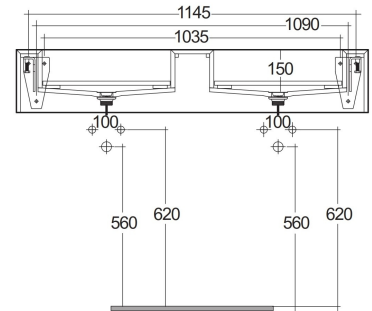

RAK-PRECIOUS - PRECT12347104A - BEHIND GREY

Wash basin | Wall Hung

RAK
CERAMICS

TECHNICAL SPECIFICATIONS

Suite:	RAK-PRECIOUS
Type:	Wall Hung
Dimensions:	1230 x 470 mm
Color:	Behind Grey - 104
Shape of basin:	Rectangle

Code	Name
PRECT12347104A	WALL HUNG WASH BASIN 63CM x 2 BEHIND GREY
PRE0000000200A	L-Brackets for RAK-Precious
PRE0000000201A	Drain for RAK-Precious Counter and Drop in Wash Basins

Dimensions: All dimensions in mm. Tolerance of vitreous china & fireclay items: $\pm 5\%$ for below 200mm and $\pm 3\%$ for above 200mm; for all other items tolerance $\pm 1\%$. Note: Due to a continuing development program to improve design and performance, the manufacturer reserves all rights to vary specifications without prior information. Please note accessories are for photographic use only.