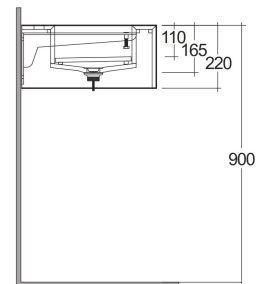

RAK-PRECIOUS - PRECT12347104A - BEHIND GREY

Wash basin | Wall Hung

RAK
CERAMICS

TECHNICAL SPECIFICATIONS

Suite:	RAK-PRECIOUS
Type:	Wall Hung
Dimensions:	1230 x 470 mm
Color:	Behind Grey - 104
Shape of basin:	Rectangle

Code	Name
PRECT12347104A	WALL HUNG WASH BASIN 63CM x 2 BEHIND GREY
PRE0000000200A	L-Brackets for RAK-Precious
PRE0000000201A	Drain for RAK-Precious Counter and Drop in Wash Basins

Dimensions: All dimensions in mm. Tolerance of vitreous china & fireclay items: $\pm 5\%$ for below 200mm and $\pm 3\%$ for above 200mm; for all other items tolerance $\pm 1\%$. Note: Due to a continuing development program to improve design and performance, the manufacturer reserves all rights to vary specifications without prior information. Please note accessories are for photographic use only.