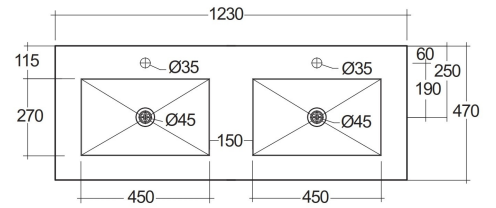

RAK-PRECIOUS - PRECT12347104A - BEHIND GREY

Wash basin | Wall Hung

RAK
CERAMICS

TECHNICAL SPECIFICATIONS

Suite:	RAK-PRECIOUS
Type:	Wall Hung
Dimensions:	1230 x 470 mm
Color:	Behind Grey - 104
Shape of basin:	Rectangle

Code	Name
PRECT12347104A	WALL HUNG WASH BASIN 63CM x 2 BEHIND GREY
PRE0000000200A	L-Brackets for RAK-Precious
PRE0000000201A	Drain for RAK-Precious Counter and Drop in Wash Basins

Dimensions: All dimensions in mm. Tolerance of vitreous china & fireclay items: $\pm 5\%$ for below 200mm and $\pm 3\%$ for above 200mm; for all other items tolerance $\pm 1\%$. Note: Due to a continuing development program to improve design and performance, the manufacturer reserves all rights to vary specifications without prior information. Please note accessories are for photographic use only.