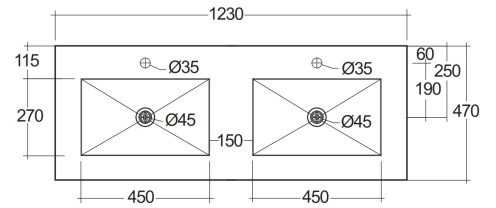

## TECHNICAL SPECIFICATIONS

Suite:	RAK-PRECIOUS
Type:	Wall Hung
Dimensions:	1230 x 470 mm
Color:	Macaubus - 101
Shape of basin:	Rectangle

Code	Name
PRECT12347101A	WASH BASIN WALL HUNG 63CM X 2 MACAUBAS
PRE0000000201A	Drain for RAK-Precious Counter and Drop in Wash Basins
PRE0000000200A	L-Brackets for RAK-Precious

Dimensions: All dimensions in mm. Tolerance of vitreous china & fireclay items:  $\pm 5\%$  for below 200mm and  $\pm 3\%$  for above 200mm; for all other items tolerance  $\pm 1\%$ . Note: Due to a continuing development program to improve design and performance, the manufacturer reserves all rights to vary specifications without prior information. Please note accessories are for photographic use only.