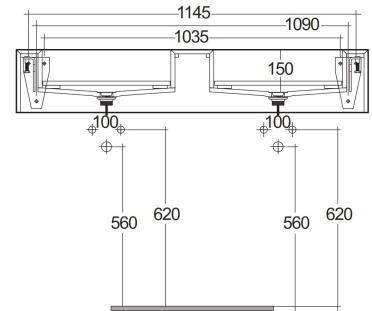

## TECHNICAL SPECIFICATIONS

Suite:	RAK-PRECIOUS
Type:	Wall Hung
Dimensions:	1230 x 470 mm
Color:	Macaubus - 101
Shape of basin:	Rectangle

Code	Name
PRECT12347101A	WASH BASIN WALL HUNG 63CM X 2 MACAUBAS
PRE0000000201A	Drain for RAK-Precious Counter and Drop in Wash Basins
PRE0000000200A	L-Brackets for RAK-Precious

Dimensions: All dimensions in mm. Tolerance of vitreous china & fireclay items:  $\pm 5\%$  for below 200mm and  $\pm 3\%$  for above 200mm; for all other items tolerance  $\pm 1\%$ . Note: Due to a continuing development program to improve design and performance, the manufacturer reserves all rights to vary specifications without prior information. Please note accessories are for photographic use only.