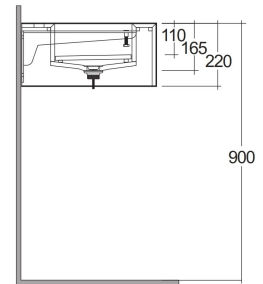

## TECHNICAL SPECIFICATIONS

Suite:	RAK-PRECIOUS
Type:	Wall Hung
Dimensions:	1230 x 470 mm
Color:	Macaubus - 101
Shape of basin:	Rectangle

Code	Name
PRECT12347101A	WASH BASIN WALL HUNG 63CM X 2 MACAUBAS
PRE0000000201A	Drain for RAK-Precious Counter and Drop in Wash Basins
PRE0000000200A	L-Brackets for RAK-Precious

Dimensions: All dimensions in mm. Tolerance of vitreous china & fireclay items:  $\pm 5\%$  for below 200mm and  $\pm 3\%$  for above 200mm; for all other items tolerance  $\pm 1\%$ . Note: Due to a continuing development program to improve design and performance, the manufacturer reserves all rights to vary specifications without prior information. Please note accessories are for photographic use only.