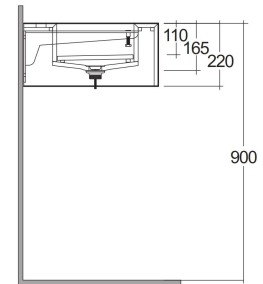

### TECHNICAL SPECIFICATIONS

Suite:	RAK-PRECIOUS
Type:	Wall Hung
Dimensions:	1230 x 470 mm
Color:	Carrara - 100
Shape of basin:	Rectangle

Code	Name
PRECT12347100A	WASH BASIN WALL HUNG 63CM X 2 CARRARA
PRE0000000201A	Drain for RAK-Precious Counter and Drop in Wash Basins
PRE0000000200A	L-Brackets for RAK-Precious

Dimensions: All dimensions in mm. Tolerance of vitreous china & fireclay items:  $\pm 5\%$  for below 200mm and  $\pm 3\%$  for above 200mm; for all other items tolerance  $\pm 1\%$ . Note: Due to a continuing development program to improve design and performance, the manufacturer reserves all rights to vary specifications without prior information. Please note accessories are for photographic use only.