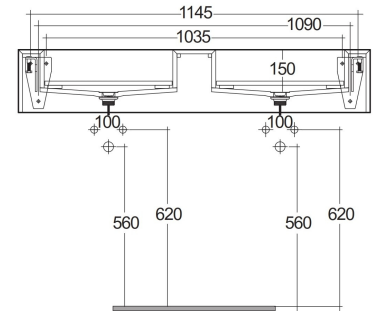

### TECHNICAL SPECIFICATIONS

Suite:	RAK-PRECIOUS
Type:	Wall Hung
Dimensions:	1230 x 470 mm
Color:	Carrara - 100
Shape of basin:	Rectangle

Code	Name
PRECT12347100A	WASH BASIN WALL HUNG 63CM X 2 CARRARA
PRE0000000201A	Drain for RAK-Precious Counter and Drop in Wash Basins
PRE0000000200A	L-Brackets for RAK-Precious

Dimensions: All dimensions in mm. Tolerance of vitreous china & fireclay items:  $\pm 5\%$  for below 200mm and  $\pm 3\%$  for above 200mm; for all other items tolerance  $\pm 1\%$ . Note: Due to a continuing development program to improve design and performance, the manufacturer reserves all rights to vary specifications without prior information. Please note accessories are for photographic use only.