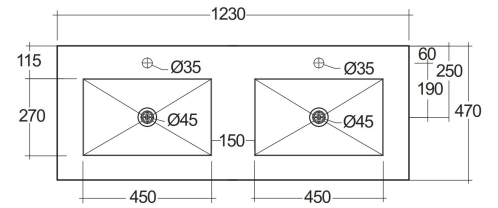

### TECHNICAL SPECIFICATIONS

Suite:	RAK-PRECIOUS
Type:	Wall Hung
Dimensions:	1230 x 470 mm
Color:	Carrara - 100
Shape of basin:	Rectangle

Code	Name
PRECT12347100A	WASH BASIN WALL HUNG 63CM X 2 CARRARA
PRE0000000201A	Drain for RAK-Precious Counter and Drop in Wash Basins
PRE0000000200A	L-Brackets for RAK-Precious

Dimensions: All dimensions in mm. Tolerance of vitreous china & fireclay items:  $\pm 5\%$  for below 200mm and  $\pm 3\%$  for above 200mm; for all other items tolerance  $\pm 1\%$ . Note: Due to a continuing development program to improve design and performance, the manufacturer reserves all rights to vary specifications without prior information. Please note accessories are for photographic use only.