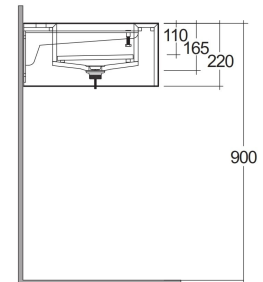

RAK-PRECIOUS - PRECT12347103A - SURFACE XL COOL GREY

Wash basin | Wall Hung

RAK
CERAMICS

TECHNICAL SPECIFICATIONS

Suite:	RAK-PRECIOUS
Type:	Wall Hung
Dimensions:	1230 x 470 mm
Color:	Surface XL Cool Grey - 103
Shape of basin:	Rectangle

Code	Name
PRECT12347103A	WASH BASIN WALL HUNG 63CM X 2 COOL GREY
PRE0000000201A	Drain for RAK-Precious Counter and Drop in Wash Basins
PRE0000000200A	L-Brackets for RAK-Precious

Dimensions: All dimensions in mm. Tolerance of vitreous china & fireclay items: $\pm 5\%$ for below 200mm and $\pm 3\%$ for above 200mm; for all other items tolerance $\pm 1\%$. Note: Due to a continuing development program to improve design and performance, the manufacturer reserves all rights to vary specifications without prior information. Please note accessories are for photographic use only.