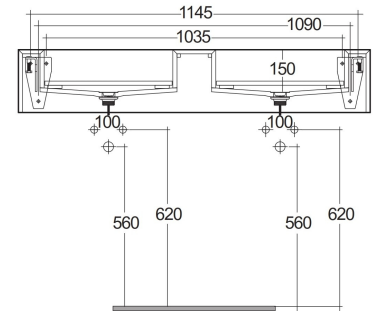

RAK-PRECIOUS - PRECT12347103A - SURFACE XL COOL GREY

Wash basin | Wall Hung

RAK
CERAMICS

TECHNICAL SPECIFICATIONS

Suite:	RAK-PRECIOUS
Type:	Wall Hung
Dimensions:	1230 x 470 mm
Color:	Surface XL Cool Grey - 103
Shape of basin:	Rectangle

Code	Name
PRECT12347103A	WASH BASIN WALL HUNG 63CM X 2 COOL GREY
PRE0000000201A	Drain for RAK-Precious Counter and Drop in Wash Basins
PRE0000000200A	L-Brackets for RAK-Precious

Dimensions: All dimensions in mm. Tolerance of vitreous china & fireclay items: $\pm 5\%$ for below 200mm and $\pm 3\%$ for above 200mm; for all other items tolerance $\pm 1\%$. Note: Due to a continuing development program to improve design and performance, the manufacturer reserves all rights to vary specifications without prior information. Please note accessories are for photographic use only.