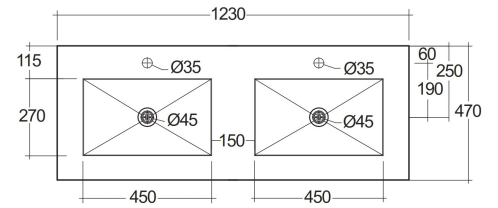

RAK-PRECIOUS - PRECT12347103A - SURFACE XL COOL GREY

Wash basin | Wall Hung

RAK
CERAMICS

TECHNICAL SPECIFICATIONS

Suite:	RAK-PRECIOUS
Type:	Wall Hung
Dimensions:	1230 x 470 mm
Color:	Surface XL Cool Grey - 103
Shape of basin:	Rectangle

Code	Name
PRECT12347103A	WASH BASIN WALL HUNG 63CM X 2 COOL GREY
PRE0000000201A	Drain for RAK-Precious Counter and Drop in Wash Basins
PRE0000000200A	L-Brackets for RAK-Precious

Dimensions: All dimensions in mm. Tolerance of vitreous china & fireclay items: $\pm 5\%$ for below 200mm and $\pm 3\%$ for above 200mm; for all other items tolerance $\pm 1\%$. Note: Due to a continuing development program to improve design and performance, the manufacturer reserves all rights to vary specifications without prior information. Please note accessories are for photographic use only.