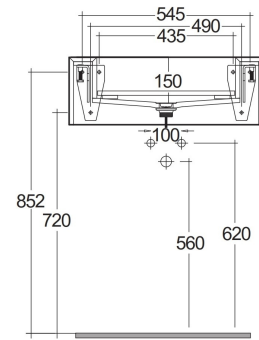

RAK-PRECIOUS - PRECT06347102A - TRAVERTINO IVORY

Wash basin | Wall Hung

RAK
CERAMICS

TECHNICAL SPECIFICATIONS

Suite:	RAK-PRECIOUS
Type:	Wall Hung
Dimensions:	630 x 470 mm
Color:	Travertino Ivory - 102
Shape of basin:	Rectangle

Code	Name
PRECT06347102A	WASH BASIN WALL HUNG 63CM IVORY
PRE0000000201A	Drain for RAK-Precious Counter and Drop in Wash Basins
PRE0000000200A	L-Brackets for RAK-Precious

Dimensions: All dimensions in mm. Tolerance of vitreous china & fireclay items: $\pm 5\%$ for below 200mm and $\pm 3\%$ for above 200mm; for all other items tolerance $\pm 1\%$. Note: Due to a continuing development program to improve design and performance, the manufacturer reserves all rights to vary specifications without prior information. Please note accessories are for photographic use only.