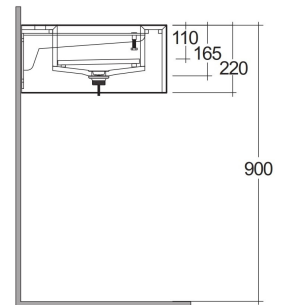

RAK-PRECIOUS - PRECT06347102A - TRAVERTINO IVORY

Wash basin | Wall Hung

RAK
CERAMICS

TECHNICAL SPECIFICATIONS

Suite:	RAK-PRECIOUS
Type:	Wall Hung
Dimensions:	630 x 470 mm
Color:	Travertino Ivory - 102
Shape of basin:	Rectangle

Code	Name
PRECT06347102A	WASH BASIN WALL HUNG 63CM IVORY
PRE0000000201A	Drain for RAK-Precious Counter and Drop in Wash Basins
PRE0000000200A	L-Brackets for RAK-Precious

Dimensions: All dimensions in mm. Tolerance of vitreous china & fireclay items: $\pm 5\%$ for below 200mm and $\pm 3\%$ for above 200mm; for all other items tolerance $\pm 1\%$. Note: Due to a continuing development program to improve design and performance, the manufacturer reserves all rights to vary specifications without prior information. Please note accessories are for photographic use only.