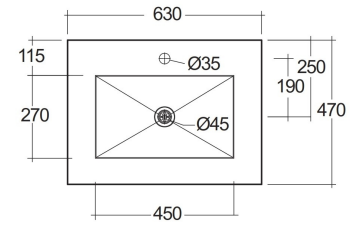

RAK-PRECIOUS - PRECT06347102A - TRAVERTINO IVORY

Wash basin | Wall Hung

RAK
CERAMICS

TECHNICAL SPECIFICATIONS

Suite:	RAK-PRECIOUS
Type:	Wall Hung
Dimensions:	630 x 470 mm
Color:	Travertino Ivory - 102
Shape of basin:	Rectangle

Code	Name
PRECT06347102A	WASH BASIN WALL HUNG 63CM IVORY
PRE0000000201A	Drain for RAK-Precious Counter and Drop in Wash Basins
PRE0000000200A	L-Brackets for RAK-Precious

Dimensions: All dimensions in mm. Tolerance of vitreous china & fireclay items: $\pm 5\%$ for below 200mm and $\pm 3\%$ for above 200mm; for all other items tolerance $\pm 1\%$. Note: Due to a continuing development program to improve design and performance, the manufacturer reserves all rights to vary specifications without prior information. Please note accessories are for photographic use only.