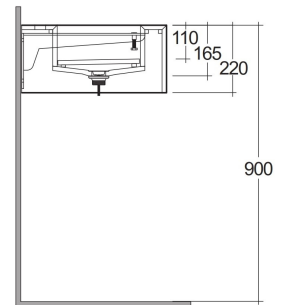

RAK-PRECIOUS - PRECT06347105A - UNI DARK BLACK

Wash basin | Wall Hung

RAK
CERAMICS

TECHNICAL SPECIFICATIONS

Suite:	RAK-PRECIOUS
Type:	Wall Hung
Dimensions:	630 x 470 mm
Color:	Uni Dark Black - 105
Shape of basin:	Rectangle

Code	Name
PRECT06347105A	WASH BASIN WALL HUNG 63CM DARK BLACK
PRE0000000200A	L-Brackets for RAK-Precious
PRE0000000201A	Drain for RAK-Precious Counter and Drop in Wash Basins

Dimensions: All dimensions in mm. Tolerance of vitreous china & fireclay items: $\pm 5\%$ for below 200mm and $\pm 3\%$ for above 200mm; for all other items tolerance $\pm 1\%$. Note: Due to a continuing development program to improve design and performance, the manufacturer reserves all rights to vary specifications without prior information. Please note accessories are for photographic use only.