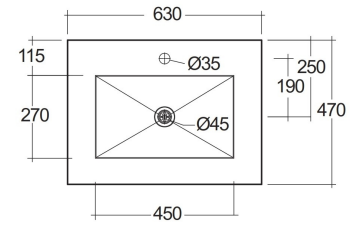

RAK-PRECIOUS - PRECT06347105A - UNI DARK BLACK

Wash basin | Wall Hung

RAK
CERAMICS

TECHNICAL SPECIFICATIONS

Suite:	RAK-PRECIOUS
Type:	Wall Hung
Dimensions:	630 x 470 mm
Color:	Uni Dark Black - 105
Shape of basin:	Rectangle

Code	Name
PRECT06347105A	WASH BASIN WALL HUNG 63CM DARK BLACK
PRE0000000200A	L-Brackets for RAK-Precious
PRE0000000201A	Drain for RAK-Precious Counter and Drop in Wash Basins

Dimensions: All dimensions in mm. Tolerance of vitreous china & fireclay items: $\pm 5\%$ for below 200mm and $\pm 3\%$ for above 200mm; for all other items tolerance $\pm 1\%$. Note: Due to a continuing development program to improve design and performance, the manufacturer reserves all rights to vary specifications without prior information. Please note accessories are for photographic use only.