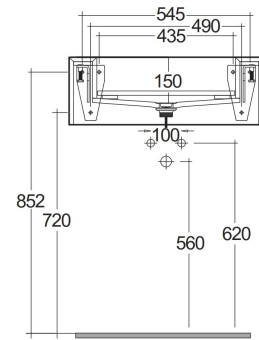

RAK-PRECIOUS - PRECT06347105A - UNI DARK BLACK

Wash basin | Wall Hung

RAK
CERAMICS

TECHNICAL SPECIFICATIONS

Suite:	RAK-PRECIOUS
Type:	Wall Hung
Dimensions:	630 x 470 mm
Color:	Uni Dark Black - 105
Shape of basin:	Rectangle

Code	Name
PRECT06347105A	WASH BASIN WALL HUNG 63CM DARK BLACK
PRE0000000200A	L-Brackets for RAK-Precious
PRE0000000201A	Drain for RAK-Precious Counter and Drop in Wash Basins

Dimensions: All dimensions in mm. Tolerance of vitreous china & fireclay items: $\pm 5\%$ for below 200mm and $\pm 3\%$ for above 200mm; for all other items tolerance $\pm 1\%$. Note: Due to a continuing development program to improve design and performance, the manufacturer reserves all rights to vary specifications without prior information. Please note accessories are for photographic use only.