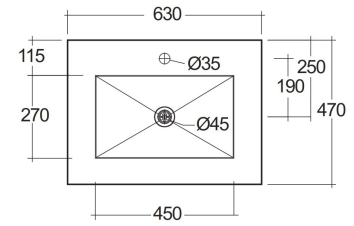

RAK-PRECIOUS - PRECT06347104A - BEHIND GREY

Wash basin | Wall Hung

RAK
CERAMICS

TECHNICAL SPECIFICATIONS

Suite:	RAK-PRECIOUS
Type:	Wall Hung
Dimensions:	630 x 470 mm
Color:	Behind Grey - 104
Shape of basin:	Rectangle

Code	Name
PRECT06347104A	WASH BASIN WALL HUNG 63CM BEHIND GREY
PRE0000000200A	L-Brackets for RAK-Precious
PRE0000000201A	Drain for RAK-Precious Counter and Drop in Wash Basins

Dimensions: All dimensions in mm. Tolerance of vitreous china & fireclay items: $\pm 5\%$ for below 200mm and $\pm 3\%$ for above 200mm; for all other items tolerance $\pm 1\%$. Note: Due to a continuing development program to improve design and performance, the manufacturer reserves all rights to vary specifications without prior information. Please note accessories are for photographic use only.