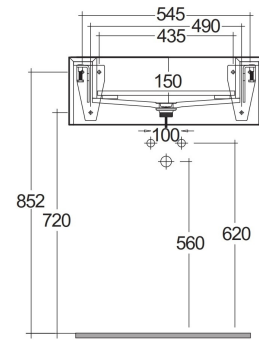

RAK-PRECIOUS - PRECT06347104A - BEHIND GREY

Wash basin | Wall Hung

RAK
CERAMICS

TECHNICAL SPECIFICATIONS

Suite:	RAK-PRECIOUS
Type:	Wall Hung
Dimensions:	630 x 470 mm
Color:	Behind Grey - 104
Shape of basin:	Rectangle

Code	Name
PRECT06347104A	WASH BASIN WALL HUNG 63CM BEHIND GREY
PRE0000000200A	L-Brackets for RAK-Precious
PRE0000000201A	Drain for RAK-Precious Counter and Drop in Wash Basins

Dimensions: All dimensions in mm. Tolerance of vitreous china & fireclay items: $\pm 5\%$ for below 200mm and $\pm 3\%$ for above 200mm; for all other items tolerance $\pm 1\%$. Note: Due to a continuing development program to improve design and performance, the manufacturer reserves all rights to vary specifications without prior information. Please note accessories are for photographic use only.