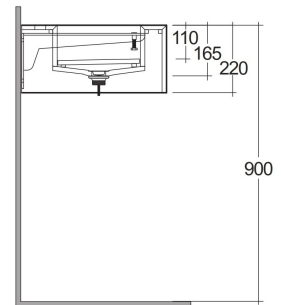

RAK-PRECIOUS - PRECT06347104A - BEHIND GREY

Wash basin | Wall Hung

RAK
CERAMICS

TECHNICAL SPECIFICATIONS

Suite:	RAK-PRECIOUS
Type:	Wall Hung
Dimensions:	630 x 470 mm
Color:	Behind Grey - 104
Shape of basin:	Rectangle

Code	Name
PRECT06347104A	WASH BASIN WALL HUNG 63CM BEHIND GREY
PRE0000000200A	L-Brackets for RAK-Precious
PRE0000000201A	Drain for RAK-Precious Counter and Drop in Wash Basins

Dimensions: All dimensions in mm. Tolerance of vitreous china & fireclay items: $\pm 5\%$ for below 200mm and $\pm 3\%$ for above 200mm; for all other items tolerance $\pm 1\%$. Note: Due to a continuing development program to improve design and performance, the manufacturer reserves all rights to vary specifications without prior information. Please note accessories are for photographic use only.