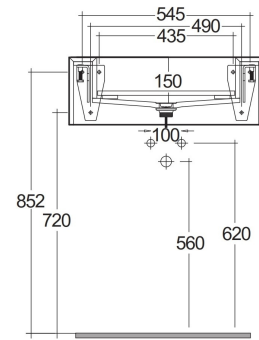

## TECHNICAL SPECIFICATIONS

Suite:	RAK-PRECIOUS
Type:	Wall Hung
Dimensions:	630 x 470 mm
Color:	Macaubus - 101
Shape of basin:	Rectangle

Code	Name
PRECT06347101A	WASH BASIN WALL HUNG 63CM MACAUBAS
PRE0000000200A	L-Brackets for RAK-Precious
PRE0000000201A	Drain for RAK-Precious Counter and Drop in Wash Basins

Dimensions: All dimensions in mm. Tolerance of vitreous china & fireclay items:  $\pm 5\%$  for below 200mm and  $\pm 3\%$  for above 200mm; for all other items tolerance  $\pm 1\%$ . Note: Due to a continuing development program to improve design and performance, the manufacturer reserves all rights to vary specifications without prior information. Please note accessories are for photographic use only.