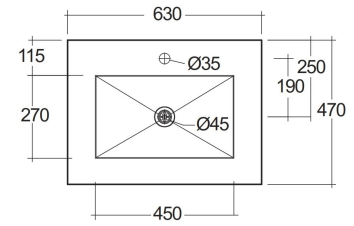

## TECHNICAL SPECIFICATIONS

Suite:	RAK-PRECIOUS
Type:	Wall Hung
Dimensions:	630 x 470 mm
Color:	Macaubus - 101
Shape of basin:	Rectangle

Code	Name
PRECT06347101A	WASH BASIN WALL HUNG 63CM MACAUBAS
PRE0000000200A	L-Brackets for RAK-Precious
PRE0000000201A	Drain for RAK-Precious Counter and Drop in Wash Basins

Dimensions: All dimensions in mm. Tolerance of vitreous china & fireclay items:  $\pm 5\%$  for below 200mm and  $\pm 3\%$  for above 200mm; for all other items tolerance  $\pm 1\%$ . Note: Due to a continuing development program to improve design and performance, the manufacturer reserves all rights to vary specifications without prior information. Please note accessories are for photographic use only.