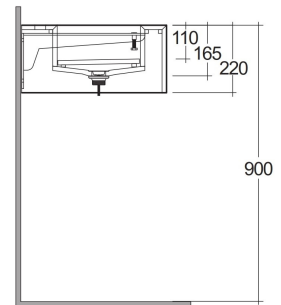

## TECHNICAL SPECIFICATIONS

Suite:	RAK-PRECIOUS
Type:	Wall Hung
Dimensions:	630 x 470 mm
Color:	Macaubus - 101
Shape of basin:	Rectangle

Code	Name
PRECT06347101A	WASH BASIN WALL HUNG 63CM MACAUBAS
PRE0000000200A	L-Brackets for RAK-Precious
PRE0000000201A	Drain for RAK-Precious Counter and Drop in Wash Basins

Dimensions: All dimensions in mm. Tolerance of vitreous china & fireclay items:  $\pm 5\%$  for below 200mm and  $\pm 3\%$  for above 200mm; for all other items tolerance  $\pm 1\%$ . Note: Due to a continuing development program to improve design and performance, the manufacturer reserves all rights to vary specifications without prior information. Please note accessories are for photographic use only.