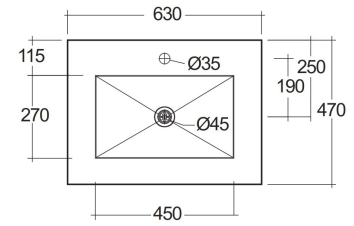

RAK-PRECIOUS - PRECT06347103A - SURFACE XL COOL GREY

Wash basin | Wall Hung

RAK
CERAMICS

TECHNICAL SPECIFICATIONS

Suite:	RAK-PRECIOUS
Type:	Wall Hung
Dimensions:	630 x 470 mm
Color:	Surface XL Cool Grey - 103
Shape of basin:	Rectangle

Code	Name
PRECT06347103A	WASH BASIN WALL HUNG 63CM COOL GREY
PRE0000000201A	Drain for RAK-Precious Counter and Drop in Wash Basins
PRE0000000200A	L-Brackets for RAK-Precious

Dimensions: All dimensions in mm. Tolerance of vitreous china & fireclay items: $\pm 5\%$ for below 200mm and $\pm 3\%$ for above 200mm; for all other items tolerance $\pm 1\%$. Note: Due to a continuing development program to improve design and performance, the manufacturer reserves all rights to vary specifications without prior information. Please note accessories are for photographic use only.