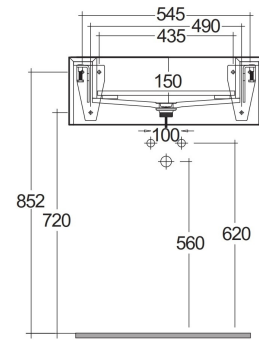

RAK-PRECIOUS - PRECT06347103A - SURFACE XL COOL GREY

Wash basin | Wall Hung

RAK
CERAMICS

TECHNICAL SPECIFICATIONS

Suite:	RAK-PRECIOUS
Type:	Wall Hung
Dimensions:	630 x 470 mm
Color:	Surface XL Cool Grey - 103
Shape of basin:	Rectangle

Code	Name
PRECT06347103A	WASH BASIN WALL HUNG 63CM COOL GREY
PRE0000000201A	Drain for RAK-Precious Counter and Drop in Wash Basins
PRE0000000200A	L-Brackets for RAK-Precious

Dimensions: All dimensions in mm. Tolerance of vitreous china & fireclay items: $\pm 5\%$ for below 200mm and $\pm 3\%$ for above 200mm; for all other items tolerance $\pm 1\%$. Note: Due to a continuing development program to improve design and performance, the manufacturer reserves all rights to vary specifications without prior information. Please note accessories are for photographic use only.