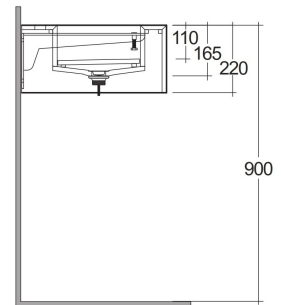

RAK-PRECIOUS - PRECT06347103A - SURFACE XL COOL GREY

Wash basin | Wall Hung

RAK
CERAMICS

TECHNICAL SPECIFICATIONS

Suite:	RAK-PRECIOUS
Type:	Wall Hung
Dimensions:	630 x 470 mm
Color:	Surface XL Cool Grey - 103
Shape of basin:	Rectangle

Code	Name
PRECT06347103A	WASH BASIN WALL HUNG 63CM COOL GREY
PRE0000000201A	Drain for RAK-Precious Counter and Drop in Wash Basins
PRE0000000200A	L-Brackets for RAK-Precious

Dimensions: All dimensions in mm. Tolerance of vitreous china & fireclay items: $\pm 5\%$ for below 200mm and $\pm 3\%$ for above 200mm; for all other items tolerance $\pm 1\%$. Note: Due to a continuing development program to improve design and performance, the manufacturer reserves all rights to vary specifications without prior information. Please note accessories are for photographic use only.