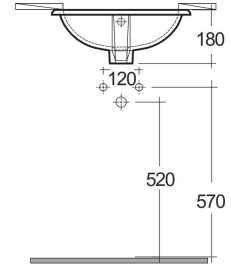

### TECHNICAL SPECIFICATIONS

Type:	Under Counter
Dimensions:	465 x 330 mm
Weight:	5 Kg
Color:	Alpine White
Shape of basin:	Oval
Overflow hole:	yes

Code	Name
OC71AWHA	LILY WASH BASIN UNDER COUNTER 46CM

Dimensions: All dimensions in mm. Tolerance of vitreous china & fireclay items:  $\pm 5\%$  for below 200mm and  $\pm 3\%$  for above 200mm; for all other items tolerance  $\pm 1\%$ . Note: Due to a continuing development program to improve design and performance, the manufacturer reserves all rights to vary specifications without prior information. Please note accessories are for photographic use only.