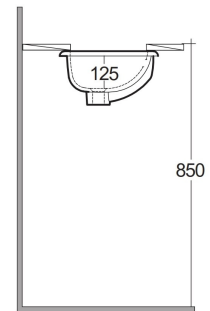

### TECHNICAL SPECIFICATIONS

Type:	Under Counter
Dimensions:	465 x 330 mm
Weight:	5 Kg
Color:	Alpine White
Shape of basin:	Oval
Overflow hole:	yes

Code	Name
OC71AWHA	LILY WASH BASIN UNDER COUNTER 46CM

Dimensions: All dimensions in mm. Tolerance of vitreous china & fireclay items:  $\pm 5\%$  for below 200mm and  $\pm 3\%$  for above 200mm; for all other items tolerance  $\pm 1\%$ . Note: Due to a continuing development program to improve design and performance, the manufacturer reserves all rights to vary specifications without prior information. Please note accessories are for photographic use only.