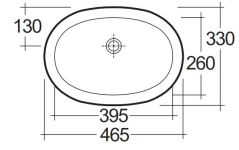

### TECHNICAL SPECIFICATIONS

Type:	Under Counter
Dimensions:	465 x 330 mm
Weight:	5 Kg
Color:	Alpine White
Shape of basin:	Oval
Overflow hole:	yes

Code	Name
OC71AWHA	LILY WASH BASIN UNDER COUNTER 46CM

Dimensions: All dimensions in mm. Tolerance of vitreous china & fireclay items:  $\pm 5\%$  for below 200mm and  $\pm 3\%$  for above 200mm; for all other items tolerance  $\pm 1\%$ . Note: Due to a continuing development program to improve design and performance, the manufacturer reserves all rights to vary specifications without prior information. Please note accessories are for photographic use only.