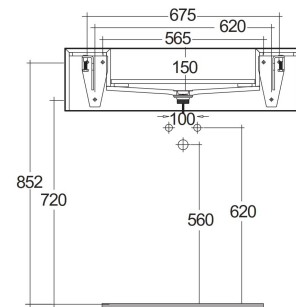

RAK-PRECIOUS - PRECT08347104A - BEHIND GREY

Wash basin | Wall Hung

RAK
CERAMICS

TECHNICAL SPECIFICATIONS

Suite:	RAK-PRECIOUS
Type:	Wall Hung
Dimensions:	830 x 470 mm
Color:	Behind Grey - 104
Shape of basin:	Rectangle

Code	Name
PRECT08347104A	WASH BASIN WALL HUNG 83CM BEHIND GREY
PRE0000000201A	Drain for RAK-Precious Counter and Drop in Wash Basins
PRE0000000200A	L-Brackets for RAK-Precious

Dimensions: All dimensions in mm. Tolerance of vitreous china & fireclay items: $\pm 5\%$ for below 200mm and $\pm 3\%$ for above 200mm; for all other items tolerance $\pm 1\%$. Note: Due to a continuing development program to improve design and performance, the manufacturer reserves all rights to vary specifications without prior information. Please note accessories are for photographic use only.