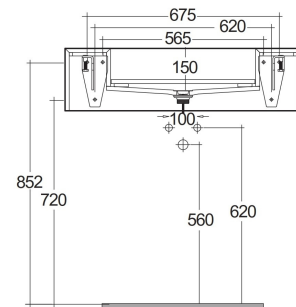

## TECHNICAL SPECIFICATIONS

Suite:	RAK-PRECIOUS
Type:	Wall Hung
Dimensions:	830 x 470 mm
Color:	Carrara - 100
Shape of basin:	Rectangle

Code	Name
PRECT08347100A	WASH BASIN WALL HUNG 83CM CARRARA
PRE0000000201A	Drain for RAK-Precious Counter and Drop in Wash Basins
PRE0000000200A	L-Brackets for RAK-Precious

Dimensions: All dimensions in mm. Tolerance of vitreous china & fireclay items:  $\pm 5\%$  for below 200mm and  $\pm 3\%$  for above 200mm; for all other items tolerance  $\pm 1\%$ . Note: Due to a continuing development program to improve design and performance, the manufacturer reserves all rights to vary specifications without prior information. Please note accessories are for photographic use only.