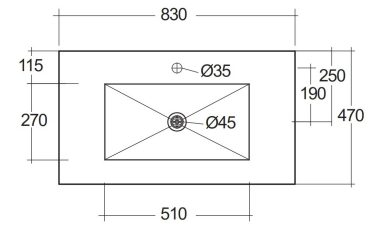

## TECHNICAL SPECIFICATIONS

Suite:	RAK-PRECIOUS
Type:	Wall Hung
Dimensions:	830 x 470 mm
Color:	Carrara - 100
Shape of basin:	Rectangle

Code	Name
PRECT08347100A	WASH BASIN WALL HUNG 83CM CARRARA
PRE0000000201A	Drain for RAK-Precious Counter and Drop in Wash Basins
PRE0000000200A	L-Brackets for RAK-Precious

Dimensions: All dimensions in mm. Tolerance of vitreous china & fireclay items:  $\pm 5\%$  for below 200mm and  $\pm 3\%$  for above 200mm; for all other items tolerance  $\pm 1\%$ . Note: Due to a continuing development program to improve design and performance, the manufacturer reserves all rights to vary specifications without prior information. Please note accessories are for photographic use only.