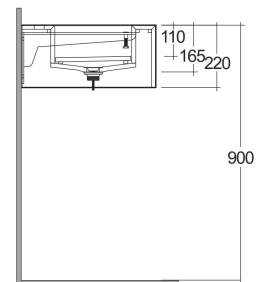

## TECHNICAL SPECIFICATIONS

Suite:	RAK-PRECIOUS
Type:	Wall Hung
Dimensions:	830 x 470 mm
Color:	Carrara - 100
Shape of basin:	Rectangle

Code	Name
PRECT08347100A	WASH BASIN WALL HUNG 83CM CARRARA
PRE0000000201A	Drain for RAK-Precious Counter and Drop in Wash Basins
PRE0000000200A	L-Brackets for RAK-Precious

Dimensions: All dimensions in mm. Tolerance of vitreous china & fireclay items:  $\pm 5\%$  for below 200mm and  $\pm 3\%$  for above 200mm; for all other items tolerance  $\pm 1\%$ . Note: Due to a continuing development program to improve design and performance, the manufacturer reserves all rights to vary specifications without prior information. Please note accessories are for photographic use only.