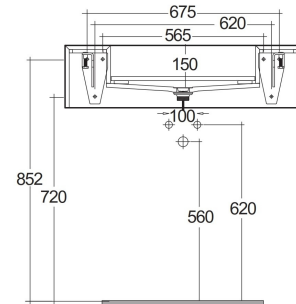

RAK-PRECIOUS - PRECT08347103A - SURFACE XL COOL GREY

Wash basin | Wall Hung

RAK
CERAMICS

TECHNICAL SPECIFICATIONS

Suite:	RAK-PRECIOUS
Type:	Wall Hung
Dimensions:	830 x 470 mm
Color:	Surface XL Cool Grey - 103
Shape of basin:	Rectangle

Code	Name
PRECT08347103A	WASH BASIN WALL HUNG 83CM COOL GREY
PRE0000000201A	Drain for RAK-Precious Counter and Drop in Wash Basins
PRE0000000200A	L-Brackets for RAK-Precious

Dimensions: All dimensions in mm. Tolerance of vitreous china & fireclay items: $\pm 5\%$ for below 200mm and $\pm 3\%$ for above 200mm; for all other items tolerance $\pm 1\%$. Note: Due to a continuing development program to improve design and performance, the manufacturer reserves all rights to vary specifications without prior information. Please note accessories are for photographic use only.