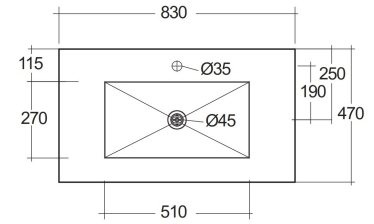

RAK-PRECIOUS - PRECT08347103A - SURFACE XL COOL GREY

Wash basin | Wall Hung

RAK
CERAMICS

TECHNICAL SPECIFICATIONS

Suite:	RAK-PRECIOUS
Type:	Wall Hung
Dimensions:	830 x 470 mm
Color:	Surface XL Cool Grey - 103
Shape of basin:	Rectangle

Code	Name
PRECT08347103A	WASH BASIN WALL HUNG 83CM COOL GREY
PRE0000000201A	Drain for RAK-Precious Counter and Drop in Wash Basins
PRE0000000200A	L-Brackets for RAK-Precious

Dimensions: All dimensions in mm. Tolerance of vitreous china & fireclay items: $\pm 5\%$ for below 200mm and $\pm 3\%$ for above 200mm; for all other items tolerance $\pm 1\%$. Note: Due to a continuing development program to improve design and performance, the manufacturer reserves all rights to vary specifications without prior information. Please note accessories are for photographic use only.