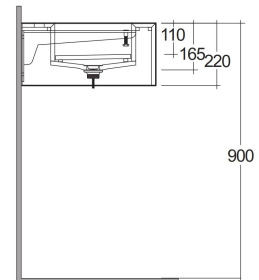

RAK-PRECIOUS - PRECT08347103A - SURFACE XL COOL GREY

Wash basin | Wall Hung

RAK
CERAMICS

TECHNICAL SPECIFICATIONS

Suite:	RAK-PRECIOUS
Type:	Wall Hung
Dimensions:	830 x 470 mm
Color:	Surface XL Cool Grey - 103
Shape of basin:	Rectangle

Code	Name
PRECT08347103A	WASH BASIN WALL HUNG 83CM COOL GREY
PRE0000000201A	Drain for RAK-Precious Counter and Drop in Wash Basins
PRE0000000200A	L-Brackets for RAK-Precious

Dimensions: All dimensions in mm. Tolerance of vitreous china & fireclay items: $\pm 5\%$ for below 200mm and $\pm 3\%$ for above 200mm; for all other items tolerance $\pm 1\%$. Note: Due to a continuing development program to improve design and performance, the manufacturer reserves all rights to vary specifications without prior information. Please note accessories are for photographic use only.