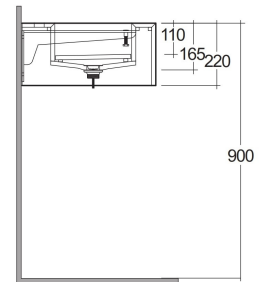

RAK-PRECIOUS - PRECT08347102A - TRAVERTINO IVORY

Wash basin | Wall Hung

RAK
CERAMICS

TECHNICAL SPECIFICATIONS

Suite:	RAK-PRECIOUS
Type:	Wall Hung
Dimensions:	830 x 470 mm
Color:	Travertino Ivory - 102
Shape of basin:	Rectangle

Code	Name
PRECT08347102A	WASH BASIN WALL HUNG 83CM IVORY
PRE0000000201A	Drain for RAK-Precious Counter and Drop in Wash Basins
PRE0000000200A	L-Brackets for RAK-Precious

Dimensions: All dimensions in mm. Tolerance of vitreous china & fireclay items: $\pm 5\%$ for below 200mm and $\pm 3\%$ for above 200mm; for all other items tolerance $\pm 1\%$. Note: Due to a continuing development program to improve design and performance, the manufacturer reserves all rights to vary specifications without prior information. Please note accessories are for photographic use only.