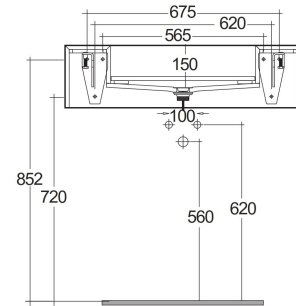

RAK-PRECIOUS - PRECT08347102A - TRAVERTINO IVORY

Wash basin | Wall Hung

RAK
CERAMICS

TECHNICAL SPECIFICATIONS

Suite:	RAK-PRECIOUS
Type:	Wall Hung
Dimensions:	830 x 470 mm
Color:	Travertino Ivory - 102
Shape of basin:	Rectangle

Code	Name
PRECT08347102A	WASH BASIN WALL HUNG 83CM IVORY
PRE0000000201A	Drain for RAK-Precious Counter and Drop in Wash Basins
PRE0000000200A	L-Brackets for RAK-Precious

Dimensions: All dimensions in mm. Tolerance of vitreous china & fireclay items: $\pm 5\%$ for below 200mm and $\pm 3\%$ for above 200mm; for all other items tolerance $\pm 1\%$. Note: Due to a continuing development program to improve design and performance, the manufacturer reserves all rights to vary specifications without prior information. Please note accessories are for photographic use only.