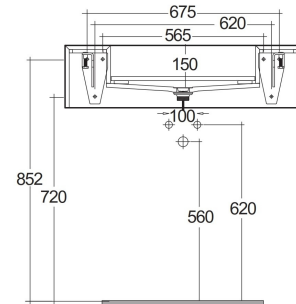

## TECHNICAL SPECIFICATIONS

Suite:	RAK-PRECIOUS
Type:	Wall Hung
Dimensions:	830 x 470 mm
Color:	Uni Dark Black - 105
Shape of basin:	Rectangle

Code	Name
PRECT08347105A	WASH BASIN WALL HUNG 83CM DARK BLACK
PRE0000000201A	Drain for RAK-Precious Counter and Drop in Wash Basins
PRE0000000200A	L-Brackets for RAK-Precious

Dimensions: All dimensions in mm. Tolerance of vitreous china & fireclay items:  $\pm 5\%$  for below 200mm and  $\pm 3\%$  for above 200mm; for all other items tolerance  $\pm 1\%$ . Note: Due to a continuing development program to improve design and performance, the manufacturer reserves all rights to vary specifications without prior information. Please note accessories are for photographic use only.