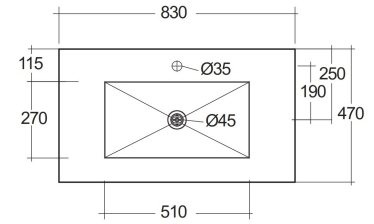

## TECHNICAL SPECIFICATIONS

Suite:	RAK-PRECIOUS
Type:	Wall Hung
Dimensions:	830 x 470 mm
Color:	Uni Dark Black - 105
Shape of basin:	Rectangle

Code	Name
PRECT08347105A	WASH BASIN WALL HUNG 83CM DARK BLACK
PRE0000000201A	Drain for RAK-Precious Counter and Drop in Wash Basins
PRE0000000200A	L-Brackets for RAK-Precious

Dimensions: All dimensions in mm. Tolerance of vitreous china & fireclay items:  $\pm 5\%$  for below 200mm and  $\pm 3\%$  for above 200mm; for all other items tolerance  $\pm 1\%$ . Note: Due to a continuing development program to improve design and performance, the manufacturer reserves all rights to vary specifications without prior information. Please note accessories are for photographic use only.