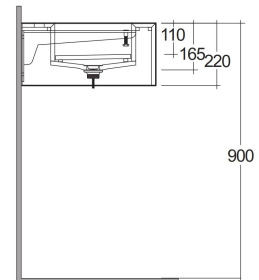

## TECHNICAL SPECIFICATIONS

Suite:	RAK-PRECIOUS
Type:	Wall Hung
Dimensions:	830 x 470 mm
Color:	Uni Dark Black - 105
Shape of basin:	Rectangle

Code	Name
PRECT08347105A	WASH BASIN WALL HUNG 83CM DARK BLACK
PRE0000000201A	Drain for RAK-Precious Counter and Drop in Wash Basins
PRE0000000200A	L-Brackets for RAK-Precious

Dimensions: All dimensions in mm. Tolerance of vitreous china & fireclay items:  $\pm 5\%$  for below 200mm and  $\pm 3\%$  for above 200mm; for all other items tolerance  $\pm 1\%$ . Note: Due to a continuing development program to improve design and performance, the manufacturer reserves all rights to vary specifications without prior information. Please note accessories are for photographic use only.