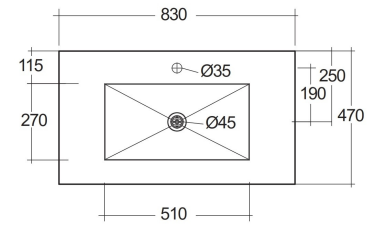

RAK-PRECIOUS - PRECT08347104A - BEHIND GREY

Wash basin | Wall Hung

RAK
CERAMICS

TECHNICAL SPECIFICATIONS

Suite:	RAK-PRECIOUS
Type:	Wall Hung
Dimensions:	830 x 470 mm
Color:	Behind Grey - 104
Shape of basin:	Rectangle

Code	Name
PRECT08347104A	WASH BASIN WALL HUNG 83CM BEHIND GREY
PRE0000000201A	Drain for RAK-Precious Counter and Drop in Wash Basins
PRE0000000200A	L-Brackets for RAK-Precious

Dimensions: All dimensions in mm. Tolerance of vitreous china & fireclay items: $\pm 5\%$ for below 200mm and $\pm 3\%$ for above 200mm; for all other items tolerance $\pm 1\%$. Note: Due to a continuing development program to improve design and performance, the manufacturer reserves all rights to vary specifications without prior information. Please note accessories are for photographic use only.