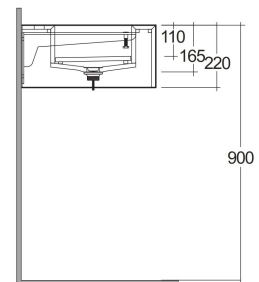

RAK-PRECIOUS - PRECT08347104A - BEHIND GREY

Wash basin | Wall Hung

RAK
CERAMICS

TECHNICAL SPECIFICATIONS

Suite:	RAK-PRECIOUS
Type:	Wall Hung
Dimensions:	830 x 470 mm
Color:	Behind Grey - 104
Shape of basin:	Rectangle

Code	Name
PRECT08347104A	WASH BASIN WALL HUNG 83CM BEHIND GREY
PRE0000000201A	Drain for RAK-Precious Counter and Drop in Wash Basins
PRE0000000200A	L-Brackets for RAK-Precious

Dimensions: All dimensions in mm. Tolerance of vitreous china & fireclay items: $\pm 5\%$ for below 200mm and $\pm 3\%$ for above 200mm; for all other items tolerance $\pm 1\%$. Note: Due to a continuing development program to improve design and performance, the manufacturer reserves all rights to vary specifications without prior information. Please note accessories are for photographic use only.