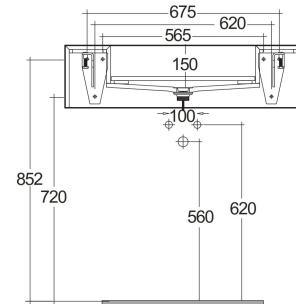

RAK-PRECIOUS - PRECT08347104A - BEHIND GREY

Wash basin | Wall Hung

RAK
CERAMICS

TECHNICAL SPECIFICATIONS

Suite:	RAK-PRECIOUS
Type:	Wall Hung
Dimensions:	830 x 470 mm
Color:	Behind Grey - 104
Shape of basin:	Rectangle

Code	Name
PRECT08347104A	WASH BASIN WALL HUNG 83CM BEHIND GREY
PRE0000000201A	Drain for RAK-Precious Counter and Drop in Wash Basins
PRE0000000200A	L-Brackets for RAK-Precious

Dimensions: All dimensions in mm. Tolerance of vitreous china & fireclay items: $\pm 5\%$ for below 200mm and $\pm 3\%$ for above 200mm; for all other items tolerance $\pm 1\%$. Note: Due to a continuing development program to improve design and performance, the manufacturer reserves all rights to vary specifications without prior information. Please note accessories are for photographic use only.