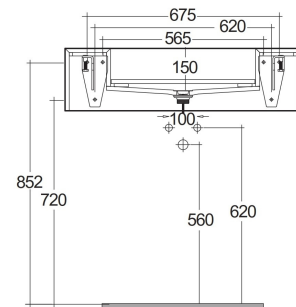

RAK-PRECIOUS - PRECT08347101A - MACAUBAS

Wash basin | Wall Hung

RAK
CERAMICS

TECHNICAL SPECIFICATIONS

Suite:	RAK-PRECIOUS
Type:	Wall Hung
Dimensions:	830 x 470 mm
Color:	Macaubus - 101
Shape of basin:	Rectangle

Code	Name
PRECT08347101A	WASH BASIN WALL HUNG 83CM MACAUBAS
PRE0000000200A	L-Brackets for RAK-Precious
PRE0000000201A	Drain for RAK-Precious Counter and Drop in Wash Basins

Dimensions: All dimensions in mm. Tolerance of vitreous china & fireclay items: $\pm 5\%$ for below 200mm and $\pm 3\%$ for above 200mm; for all other items tolerance $\pm 1\%$. Note: Due to a continuing development program to improve design and performance, the manufacturer reserves all rights to vary specifications without prior information. Please note accessories are for photographic use only.