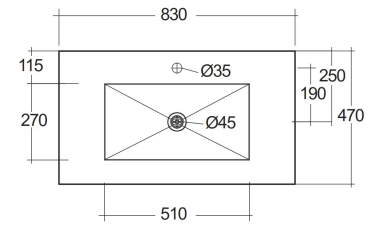

RAK-PRECIOUS - PRECT08347101A - MACAUBAS

Wash basin | Wall Hung

RAK
CERAMICS

TECHNICAL SPECIFICATIONS

Suite:	RAK-PRECIOUS
Type:	Wall Hung
Dimensions:	830 x 470 mm
Color:	Macaubus - 101
Shape of basin:	Rectangle

Code	Name
PRECT08347101A	WASH BASIN WALL HUNG 83CM MACAUBAS
PRE0000000200A	L-Brackets for RAK-Precious
PRE0000000201A	Drain for RAK-Precious Counter and Drop in Wash Basins

Dimensions: All dimensions in mm. Tolerance of vitreous china & fireclay items: $\pm 5\%$ for below 200mm and $\pm 3\%$ for above 200mm; for all other items tolerance $\pm 1\%$. Note: Due to a continuing development program to improve design and performance, the manufacturer reserves all rights to vary specifications without prior information. Please note accessories are for photographic use only.