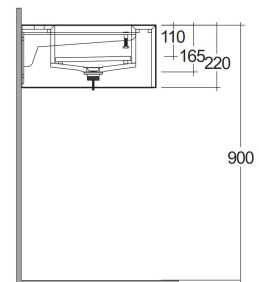

RAK-PRECIOUS - PRECT08347101A - MACAUBAS

Wash basin | Wall Hung

RAK
CERAMICS

TECHNICAL SPECIFICATIONS

Suite:	RAK-PRECIOUS
Type:	Wall Hung
Dimensions:	830 x 470 mm
Color:	Macaubus - 101
Shape of basin:	Rectangle

Code	Name
PRECT08347101A	WASH BASIN WALL HUNG 83CM MACAUBAS
PRE0000000200A	L-Brackets for RAK-Precious
PRE0000000201A	Drain for RAK-Precious Counter and Drop in Wash Basins

Dimensions: All dimensions in mm. Tolerance of vitreous china & fireclay items: $\pm 5\%$ for below 200mm and $\pm 3\%$ for above 200mm; for all other items tolerance $\pm 1\%$. Note: Due to a continuing development program to improve design and performance, the manufacturer reserves all rights to vary specifications without prior information. Please note accessories are for photographic use only.