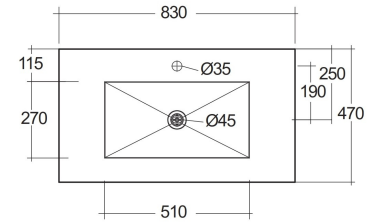

RAK-PRECIOUS - PRECT08347103A - SURFACE XL COOL GREY

Wash basin | Wall Hung

RAK
CERAMICS

TECHNICAL SPECIFICATIONS

Suite:	RAK-PRECIOUS
Type:	Wall Hung
Dimensions:	830 x 470 mm
Color:	Surface XL Cool Grey - 103
Shape of basin:	Rectangle

Code	Name
PRECT08347103A	WASH BASIN WALL HUNG 83CM COOL GREY
PRE0000000201A	Drain for RAK-Precious Counter and Drop in Wash Basins
PRE0000000200A	L-Brackets for RAK-Precious

Dimensions: All dimensions in mm. Tolerance of vitreous china & fireclay items: ± 5% for below 200mm and ± 3% for above 200mm; for all other items tolerance ± 1%. Note: Due to a continuing development program to improve design and performance, the manufacturer reserves all rights to vary specifications without prior information. Please note accessories are for photographic use only.