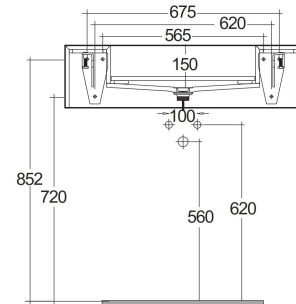

RAK-PRECIOUS - PRECT08347103A - SURFACE XL COOL GREY

Wash basin | Wall Hung

RAK
CERAMICS

TECHNICAL SPECIFICATIONS

Suite:	RAK-PRECIOUS
Type:	Wall Hung
Dimensions:	830 x 470 mm
Color:	Surface XL Cool Grey - 103
Shape of basin:	Rectangle

Code	Name
PRECT08347103A	WASH BASIN WALL HUNG 83CM COOL GREY
PRE0000000201A	Drain for RAK-Precious Counter and Drop in Wash Basins
PRE0000000200A	L-Brackets for RAK-Precious

Dimensions: All dimensions in mm. Tolerance of vitreous china & fireclay items: ± 5% for below 200mm and ± 3% for above 200mm; for all other items tolerance ± 1%. Note: Due to a continuing development program to improve design and performance, the manufacturer reserves all rights to vary specifications without prior information. Please note accessories are for photographic use only.