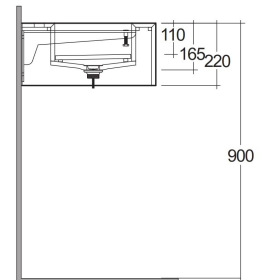

RAK-PRECIOUS - PRECT08347103A - SURFACE XL COOL GREY

Wash basin | Wall Hung

RAK
CERAMICS

TECHNICAL SPECIFICATIONS

Suite:	RAK-PRECIOUS
Type:	Wall Hung
Dimensions:	830 x 470 mm
Color:	Surface XL Cool Grey - 103
Shape of basin:	Rectangle

Code	Name
PRECT08347103A	WASH BASIN WALL HUNG 83CM COOL GREY
PRE0000000201A	Drain for RAK-Precious Counter and Drop in Wash Basins
PRE0000000200A	L-Brackets for RAK-Precious

Dimensions: All dimensions in mm. Tolerance of vitreous china & fireclay items: ± 5% for below 200mm and ± 3% for above 200mm; for all other items tolerance ± 1%. Note: Due to a continuing development program to improve design and performance, the manufacturer reserves all rights to vary specifications without prior information. Please note accessories are for photographic use only.