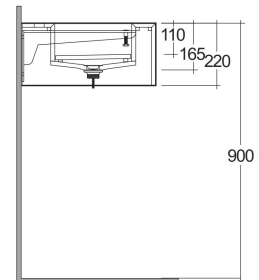

RAK-PRECIOUS - PRECT08347102A - TRAVERTINO IVORY

Wash basin | Wall Hung

RAK
CERAMICS

TECHNICAL SPECIFICATIONS

Suite:	RAK-PRECIOUS
Type:	Wall Hung
Dimensions:	830 x 470 mm
Color:	Travertino Ivory - 102
Shape of basin:	Rectangle

Code	Name
PRECT08347102A	WASH BASIN WALL HUNG 83CM IVORY
PRE0000000201A	Drain for RAK-Precious Counter and Drop in Wash Basins
PRE0000000200A	L-Brackets for RAK-Precious

Dimensions: All dimensions in mm. Tolerance of vitreous china & fireclay items: $\pm 5\%$ for below 200mm and $\pm 3\%$ for above 200mm; for all other items tolerance $\pm 1\%$. Note: Due to a continuing development program to improve design and performance, the manufacturer reserves all rights to vary specifications without prior information. Please note accessories are for photographic use only.