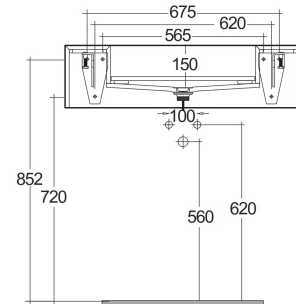

RAK-PRECIOUS - PRECT08347102A - TRAVERTINO IVORY

Wash basin | Wall Hung

RAK
CERAMICS

TECHNICAL SPECIFICATIONS

Suite:	RAK-PRECIOUS
Type:	Wall Hung
Dimensions:	830 x 470 mm
Color:	Travertino Ivory - 102
Shape of basin:	Rectangle

Code	Name
PRECT08347102A	WASH BASIN WALL HUNG 83CM IVORY
PRE0000000201A	Drain for RAK-Precious Counter and Drop in Wash Basins
PRE0000000200A	L-Brackets for RAK-Precious

Dimensions: All dimensions in mm. Tolerance of vitreous china & fireclay items: $\pm 5\%$ for below 200mm and $\pm 3\%$ for above 200mm; for all other items tolerance $\pm 1\%$. Note: Due to a continuing development program to improve design and performance, the manufacturer reserves all rights to vary specifications without prior information. Please note accessories are for photographic use only.