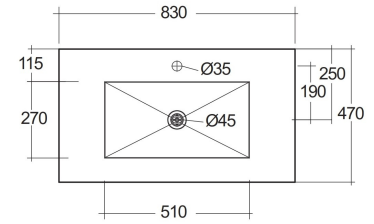

RAK-PRECIOUS - PRECT08347102A - TRAVERTINO IVORY

Wash basin | Wall Hung

RAK
CERAMICS

TECHNICAL SPECIFICATIONS

Suite:	RAK-PRECIOUS
Type:	Wall Hung
Dimensions:	830 x 470 mm
Color:	Travertino Ivory - 102
Shape of basin:	Rectangle

Code	Name
PRECT08347102A	WASH BASIN WALL HUNG 83CM IVORY
PRE0000000201A	Drain for RAK-Precious Counter and Drop in Wash Basins
PRE0000000200A	L-Brackets for RAK-Precious

Dimensions: All dimensions in mm. Tolerance of vitreous china & fireclay items: $\pm 5\%$ for below 200mm and $\pm 3\%$ for above 200mm; for all other items tolerance $\pm 1\%$. Note: Due to a continuing development program to improve design and performance, the manufacturer reserves all rights to vary specifications without prior information. Please note accessories are for photographic use only.