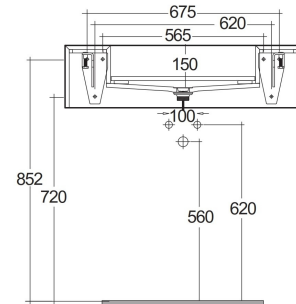

RAK-PRECIOUS - PRECT08347105A - UNI DARK BLACK

Wash basin | Wall Hung

RAK
CERAMICS

TECHNICAL SPECIFICATIONS

Suite:	RAK-PRECIOUS
Type:	Wall Hung
Dimensions:	830 x 470 mm
Color:	Uni Dark Black - 105
Shape of basin:	Rectangle

Code	Name
PRECT08347105A	WASH BASIN WALL HUNG 83CM DARK BLACK
PRE0000000201A	Drain for RAK-Precious Counter and Drop in Wash Basins
PRE0000000200A	L-Brackets for RAK-Precious

Dimensions: All dimensions in mm. Tolerance of vitreous china & fireclay items: $\pm 5\%$ for below 200mm and $\pm 3\%$ for above 200mm; for all other items tolerance $\pm 1\%$. Note: Due to a continuing development program to improve design and performance, the manufacturer reserves all rights to vary specifications without prior information. Please note accessories are for photographic use only.