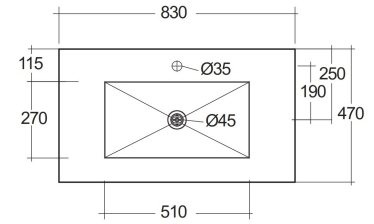

RAK-PRECIOUS - PRECT08347105A - UNI DARK BLACK

Wash basin | Wall Hung

RAK
CERAMICS

TECHNICAL SPECIFICATIONS

Suite:	RAK-PRECIOUS
Type:	Wall Hung
Dimensions:	830 x 470 mm
Color:	Uni Dark Black - 105
Shape of basin:	Rectangle

Code	Name
PRECT08347105A	WASH BASIN WALL HUNG 83CM DARK BLACK
PRE0000000201A	Drain for RAK-Precious Counter and Drop in Wash Basins
PRE0000000200A	L-Brackets for RAK-Precious

Dimensions: All dimensions in mm. Tolerance of vitreous china & fireclay items: $\pm 5\%$ for below 200mm and $\pm 3\%$ for above 200mm; for all other items tolerance $\pm 1\%$. Note: Due to a continuing development program to improve design and performance, the manufacturer reserves all rights to vary specifications without prior information. Please note accessories are for photographic use only.