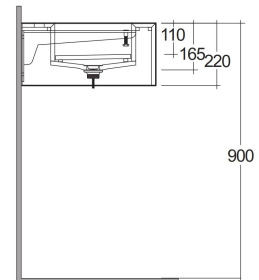

RAK-PRECIOUS - PRECT08347105A - UNI DARK BLACK

Wash basin | Wall Hung

RAK
CERAMICS

TECHNICAL SPECIFICATIONS

Suite:	RAK-PRECIOUS
Type:	Wall Hung
Dimensions:	830 x 470 mm
Color:	Uni Dark Black - 105
Shape of basin:	Rectangle

Code	Name
PRECT08347105A	WASH BASIN WALL HUNG 83CM DARK BLACK
PRE0000000201A	Drain for RAK-Precious Counter and Drop in Wash Basins
PRE0000000200A	L-Brackets for RAK-Precious

Dimensions: All dimensions in mm. Tolerance of vitreous china & fireclay items: $\pm 5\%$ for below 200mm and $\pm 3\%$ for above 200mm; for all other items tolerance $\pm 1\%$. Note: Due to a continuing development program to improve design and performance, the manufacturer reserves all rights to vary specifications without prior information. Please note accessories are for photographic use only.