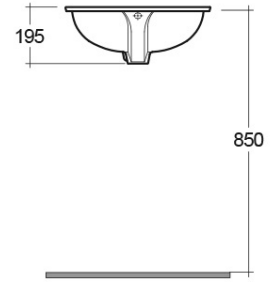

RAK-ROSA

Wash basin | Under Counter

RAK
CERAMICS

TECHNICAL SPECIFICATIONS

Type:	Under Counter
Dimensions:	500 x 410 mm
Weight:	7 Kg
Color:	Alpine White
Shape of basin:	Oval
Overflow hole:	yes

Code	Name
OC69AWHA	ROSA WASH BASIN 50CM

Dimensions: All dimensions in mm. Tolerance of vitreous china & fireclay items: $\pm 5\%$ for below 200mm and $\pm 3\%$ for above 200mm; for all other items tolerance $\pm 1\%$. Note: Due to a continuing development program to improve design and performance, the manufacturer reserves all rights to vary specifications without prior information. Please note accessories are for photographic use only.