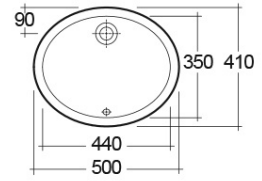

RAK-ROSA

Wash basin | Under Counter

RAK
CERAMICS

TECHNICAL SPECIFICATIONS

Type:	Under Counter
Dimensions:	500 x 410 mm
Weight:	7 Kg
Color:	Alpine White
Shape of basin:	Oval
Overflow hole:	yes

Code	Name
OC69AWHA	ROSA WASH BASIN 50CM

Dimensions: All dimensions in mm. Tolerance of vitreous china & fireclay items: $\pm 5\%$ for below 200mm and $\pm 3\%$ for above 200mm; for all other items tolerance $\pm 1\%$. Note: Due to a continuing development program to improve design and performance, the manufacturer reserves all rights to vary specifications without prior information. Please note accessories are for photographic use only.