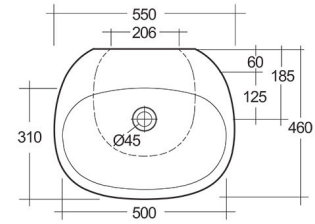

RAK-SENSATION
Wash basin | Free Standing

RAK
 CERAMICS

TECHNICAL SPECIFICATIONS

Suite:	RAK-SENSATION
Type:	Free Standing
Dimensions:	550 x 460 mm
Weight:	40 Kg
Color:	Alpine White
Shape of basin:	Oval
Overflow hole:	yes
Code	Name
SENF55500AWHA	SENSATION WASH BASIN FULL PEDESTAL 55CM - 2

Dimensions: All dimensions in mm. Tolerance of vitreous china & fireclay items: ± 5% for below 200mm and ± 3% for above 200mm; for all other items tolerance ± 1%. Note: Due to a continuing development program to improve design and performance, the manufacturer reserves all rights to vary specifications without prior information. Please note accessories are for photographic use only.