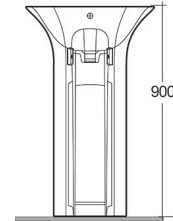

RAK-SENSATION
Wash basin | Free Standing

RAK
 CERAMICS

TECHNICAL SPECIFICATIONS

Suite:	RAK-SENSATION
Type:	Free Standing
Dimensions:	550 x 460 mm
Weight:	40 Kg
Color:	Alpine White
Shape of basin:	Oval
Overflow hole:	yes
Code	Name
SENF55500AWHA	SENSATION WASH BASIN FULL PEDESTAL 55CM - 2

Dimensions: All dimensions in mm. Tolerance of vitreous china & fireclay items: ± 5% for below 200mm and ± 3% for above 200mm; for all other items tolerance ± 1%. Note: Due to a continuing development program to improve design and performance, the manufacturer reserves all rights to vary specifications without prior information. Please note accessories are for photographic use only.