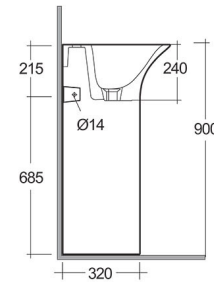

RAK-SENSATION
Wash basin | Free Standing

RAK
 CERAMICS

TECHNICAL SPECIFICATIONS

Suite:	RAK-SENSATION
Type:	Free Standing
Dimensions:	550 x 460 mm
Weight:	40 Kg
Color:	Alpine White
Shape of basin:	Oval
Overflow hole:	yes
Code	Name
SENF55500AWHA	SENSATION WASH BASIN FULL PEDESTAL 55CM - 2

Dimensions: All dimensions in mm. Tolerance of vitreous china & fireclay items: ± 5% for below 200mm and ± 3% for above 200mm; for all other items tolerance ± 1%. Note: Due to a continuing development program to improve design and performance, the manufacturer reserves all rights to vary specifications without prior information. Please note accessories are for photographic use only.