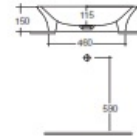

RAK-SENSATION
Wash basin | Counter Top

RAK
CERAMICS

TECHNICAL SPECIFICATIONS

Suite:	RAK-SENSATION
Type:	Counter Top
Dimensions:	600 x 380 mm
Weight:	11 Kg
Color:	Alpine White
Shape of basin:	Oval
Overflow hole:	yes

Code	Name
SENCT6000AWHA	SENSATION WASH BASIN COUNTER TOP 60CM

Dimensions: All dimensions in mm. Tolerance of vitreous china & fireclay items: $\pm 5\%$ for below 200mm and $\pm 3\%$ for above 200mm; for all other items tolerance $\pm 1\%$. Note: Due to a continuing development program to improve design and performance, the manufacturer reserves all rights to vary specifications without prior information. Please note accessories are for photographic use only.