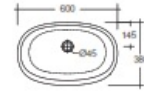

RAK-SENSATION
Wash basin | Counter Top

RAK
CERAMICS

TECHNICAL SPECIFICATIONS

Suite:	RAK-SENSATION
Type:	Counter Top
Dimensions:	600 x 380 mm
Weight:	11 Kg
Color:	Alpine White
Shape of basin:	Oval
Overflow hole:	yes

Code	Name
SENCT6000AWHA	SENSATION WASH BASIN COUNTER TOP 60CM

Dimensions: All dimensions in mm. Tolerance of vitreous china & fireclay items: $\pm 5\%$ for below 200mm and $\pm 3\%$ for above 200mm; for all other items tolerance $\pm 1\%$. Note: Due to a continuing development program to improve design and performance, the manufacturer reserves all rights to vary specifications without prior information. Please note accessories are for photographic use only.