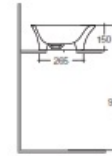

RAK-SENSATION
Wash basin | Counter Top

RAK
CERAMICS

TECHNICAL SPECIFICATIONS

Suite:	RAK-SENSATION
Type:	Counter Top
Dimensions:	600 x 380 mm
Weight:	11 Kg
Color:	Alpine White
Shape of basin:	Oval
Overflow hole:	yes

Code	Name
SENCT6000AWHA	SENSATION WASH BASIN COUNTER TOP 60CM

Dimensions: All dimensions in mm. Tolerance of vitreous china & fireclay items: $\pm 5\%$ for below 200mm and $\pm 3\%$ for above 200mm; for all other items tolerance $\pm 1\%$. Note: Due to a continuing development program to improve design and performance, the manufacturer reserves all rights to vary specifications without prior information. Please note accessories are for photographic use only.