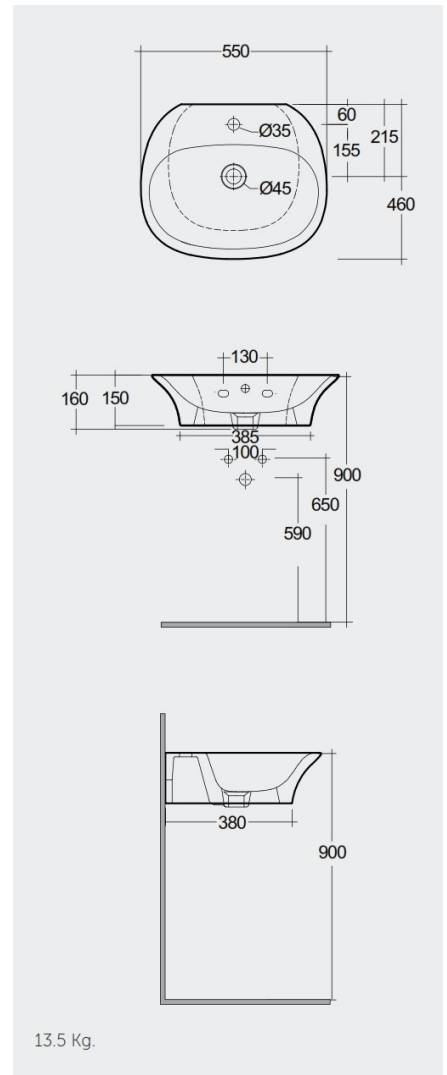

RAK-SENSATION

Wash basin | Wall Hung

RAK
CERAMICS

TECHNICAL SPECIFICATIONS

Suite:	RAK-SENSATION
Type:	Wall Hung
Dimensions:	550 x 460 mm
Weight:	14 Kg
Color:	Alpine White
Shape of basin:	Oval
Overflow hole:	yes
Code	Name
SENWB5501AWHA	SENSATION WASH BASIN WALL HUNG 55CM

Dimensions: All dimensions in mm. Tolerance of vitreous china & fireclay items: $\pm 5\%$ for below 200mm and $\pm 3\%$ for above 200mm; for all other items tolerance $\pm 1\%$. Note: Due to a continuing development program to improve design and performance, the manufacturer reserves all rights to vary specifications without prior information. Please note accessories are for photographic use only.