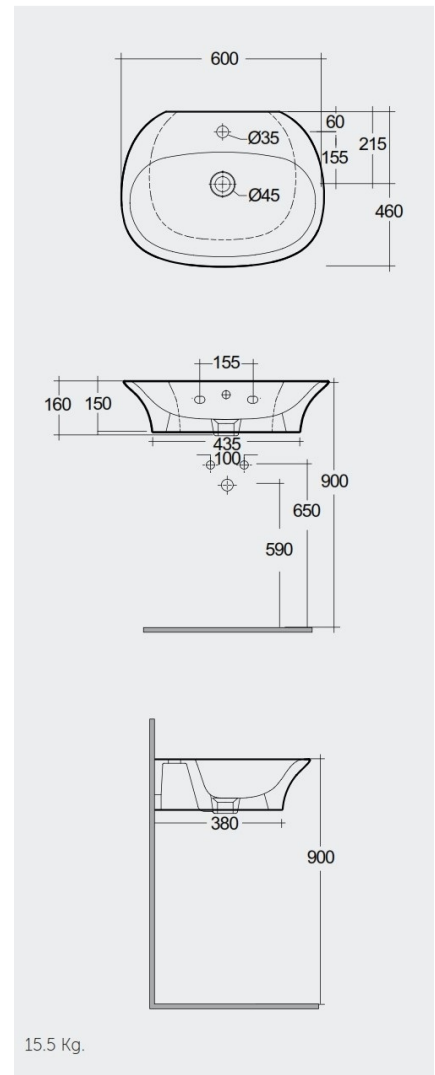

RAK-SENSATION

Wash basin | Wall Hung

RAK
CERAMICS

TECHNICAL SPECIFICATIONS

Suite:	RAK-SENSATION
Type:	Wall Hung
Dimensions:	600 x 460 mm
Weight:	16 Kg
Color:	Alpine White
Shape of basin:	Oval
Overflow hole:	yes

Code	Name
SENWB6001AWHA	SENSATION WASH BASIN WALL HUNG 60CM

Dimensions: All dimensions in mm. Tolerance of vitreous china & fireclay items: $\pm 5\%$ for below 200mm and $\pm 3\%$ for above 200mm; for all other items tolerance $\pm 1\%$. Note: Due to a continuing development program to improve design and performance, the manufacturer reserves all rights to vary specifications without prior information. Please note accessories are for photographic use only.