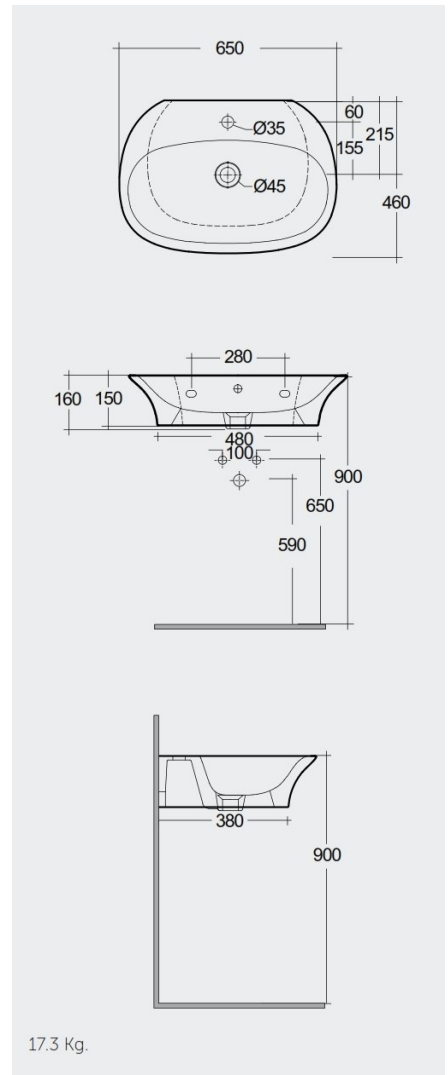

RAK-SENSATION

Wash basin | Wall Hung

RAK
CERAMICS

TECHNICAL SPECIFICATIONS

Suite:	RAK-SENSATION
Type:	Wall Hung
Dimensions:	650 x 460 mm
Weight:	17 Kg
Color:	Alpine White
Shape of basin:	Oval
Overflow hole:	yes

Code	Name
SENWB6501AWHA	SENSATION WASH BASIN WALL HUNG 65CM

Dimensions: All dimensions in mm. Tolerance of vitreous china & fireclay items: $\pm 5\%$ for below 200mm and $\pm 3\%$ for above 200mm; for all other items tolerance $\pm 1\%$. Note: Due to a continuing development program to improve design and performance, the manufacturer reserves all rights to vary specifications without prior information. Please note accessories are for photographic use only.