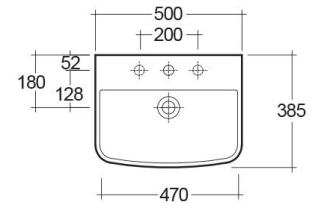

RAK-SUMMIT
Wash basin | Pedestal

RAK
CERAMICS

TECHNICAL SPECIFICATIONS

Suite:	RAK-SUMMIT
Type:	Pedestal
Dimensions:	500 x 385 mm
Weight:	23 Kg
Color:	Alpine White
Shape of basin:	Rectangle
Overflow hole:	yes

Code	Name
SM0501AWHA	SUMMIT WASH BASIN 50CM
SM0102AWHA	SUMMIT PEDESTAL

Dimensions: All dimensions in mm. Tolerance of vitreous china & fireclay items: $\pm 5\%$ for below 200mm and $\pm 3\%$ for above 200mm; for all other items tolerance $\pm 1\%$. Note: Due to a continuing development program to improve design and performance, the manufacturer reserves all rights to vary specifications without prior information. Please note accessories are for photographic use only.