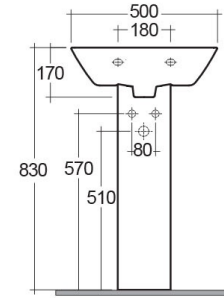

RAK-SUMMIT
Wash basin | Pedestal

RAK
CERAMICS

TECHNICAL SPECIFICATIONS

Suite:	RAK-SUMMIT
Type:	Pedestal
Dimensions:	500 x 385 mm
Weight:	23 Kg
Color:	Alpine White
Shape of basin:	Rectangle
Overflow hole:	yes

Code	Name
SM0501AWHA	SUMMIT WASH BASIN 50CM
SM0102AWHA	SUMMIT PEDESTAL

Dimensions: All dimensions in mm. Tolerance of vitreous china & fireclay items: $\pm 5\%$ for below 200mm and $\pm 3\%$ for above 200mm; for all other items tolerance $\pm 1\%$. Note: Due to a continuing development program to improve design and performance, the manufacturer reserves all rights to vary specifications without prior information. Please note accessories are for photographic use only.