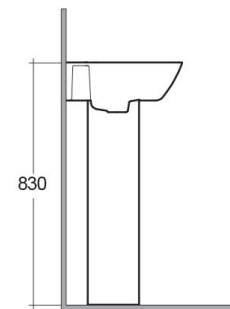

RAK-SUMMIT
Wash basin | Pedestal

RAK
CERAMICS

TECHNICAL SPECIFICATIONS

Suite:	RAK-SUMMIT
Type:	Pedestal
Dimensions:	500 x 385 mm
Weight:	23 Kg
Color:	Alpine White
Shape of basin:	Rectangle
Overflow hole:	yes

Code	Name
SM0501AWHA	SUMMIT WASH BASIN 50CM
SM0102AWHA	SUMMIT PEDESTAL

Dimensions: All dimensions in mm. Tolerance of vitreous china & fireclay items: $\pm 5\%$ for below 200mm and $\pm 3\%$ for above 200mm; for all other items tolerance $\pm 1\%$. Note: Due to a continuing development program to improve design and performance, the manufacturer reserves all rights to vary specifications without prior information. Please note accessories are for photographic use only.