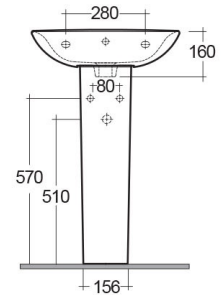

RAK-ORIGIN
Wash basin | Pedestal

RAK
 CERAMICS

TECHNICAL SPECIFICATIONS

Suite:	RAK-ORIGIN
Type:	Pedestal
Dimensions:	520 x 430 mm
Weight:	22 Kg
Color:	Alpine White
Shape of basin:	Rounded Rectangle
Overflow hole:	yes

Code	Name
ORG0801AWHA	ORIGIN WASH BASIN 52CM
CY02AWHA	CAROLINE PEDESTAL

Dimensions: All dimensions in mm. Tolerance of vitreous china & fireclay items: ± 5% for below 200mm and ± 3% for above 200mm; for all other items tolerance ± 1%. Note: Due to a continuing development program to improve design and performance, the manufacturer reserves all rights to vary specifications without prior information. Please note accessories are for photographic use only.