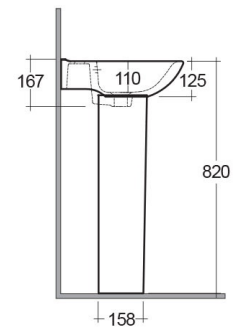

RAK-ORIGIN
Wash basin | Pedestal

RAK
 CERAMICS

TECHNICAL SPECIFICATIONS

Suite:	RAK-ORIGIN
Type:	Pedestal
Dimensions:	520 x 430 mm
Weight:	22 Kg
Color:	Alpine White
Shape of basin:	Rounded Rectangle
Overflow hole:	yes

Code	Name
ORG0801AWHA	ORIGIN WASH BASIN 52CM
CY02AWHA	CAROLINE PEDESTAL

Dimensions: All dimensions in mm. Tolerance of vitreous china & fireclay items: ± 5% for below 200mm and ± 3% for above 200mm; for all other items tolerance ± 1%. Note: Due to a continuing development program to improve design and performance, the manufacturer reserves all rights to vary specifications without prior information. Please note accessories are for photographic use only.