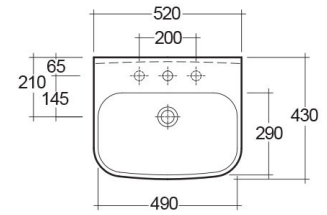

RAK-ORIGIN
Wash basin | Pedestal

RAK
 CERAMICS

TECHNICAL SPECIFICATIONS

Suite:	RAK-ORIGIN
Type:	Pedestal
Dimensions:	520 x 430 mm
Weight:	22 Kg
Color:	Alpine White
Shape of basin:	Rounded Rectangle
Overflow hole:	yes

Code	Name
ORG0801AWHA	ORIGIN WASH BASIN 52CM
CY02AWHA	CAROLINE PEDESTAL

Dimensions: All dimensions in mm. Tolerance of vitreous china & fireclay items: ± 5% for below 200mm and ± 3% for above 200mm; for all other items tolerance ± 1%. Note: Due to a continuing development program to improve design and performance, the manufacturer reserves all rights to vary specifications without prior information. Please note accessories are for photographic use only.