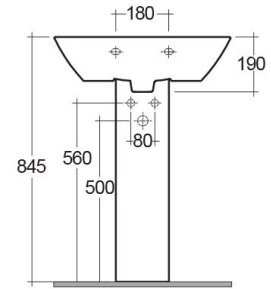

## TECHNICAL SPECIFICATIONS

Suite:	RAK-SUMMIT
Type:	Pedestal
Dimensions:	600 x 430 mm
Weight:	27 Kg
Color:	Alpine White
Shape of basin:	Rectangle
Overflow hole:	yes

Code	Name
SM0101AWHA	SUMMIT WASH BASIN 60CM
SM0102AWHA	SUMMIT PEDESTAL

Dimensions: All dimensions in mm. Tolerance of vitreous china & fireclay items:  $\pm 5\%$  for below 200mm and  $\pm 3\%$  for above 200mm; for all other items tolerance  $\pm 1\%$ . Note: Due to a continuing development program to improve design and performance, the manufacturer reserves all rights to vary specifications without prior information. Please note accessories are for photographic use only.