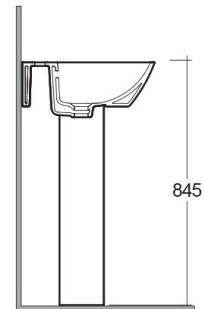

**RAK-SUMMIT**  
Wash basin | Pedestal

**RAK**  
CERAMICS

## TECHNICAL SPECIFICATIONS

Suite:	RAK-SUMMIT
Type:	Pedestal
Dimensions:	600 x 430 mm
Weight:	27 Kg
Color:	Alpine White
Shape of basin:	Rectangle
Overflow hole:	yes

Code	Name
SM0101AWHA	SUMMIT WASH BASIN 60CM
SM0102AWHA	SUMMIT PEDESTAL

Dimensions: All dimensions in mm. Tolerance of vitreous china & fireclay items:  $\pm 5\%$  for below 200mm and  $\pm 3\%$  for above 200mm; for all other items tolerance  $\pm 1\%$ . Note: Due to a continuing development program to improve design and performance, the manufacturer reserves all rights to vary specifications without prior information. Please note accessories are for photographic use only.