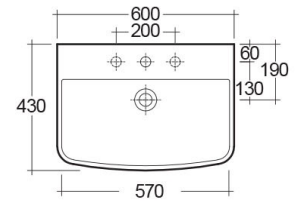

## TECHNICAL SPECIFICATIONS

Suite:	RAK-SUMMIT
Type:	Pedestal
Dimensions:	600 x 430 mm
Weight:	27 Kg
Color:	Alpine White
Shape of basin:	Rectangle
Overflow hole:	yes

Code	Name
SM0101AWHA	SUMMIT WASH BASIN 60CM
SM0102AWHA	SUMMIT PEDESTAL

Dimensions: All dimensions in mm. Tolerance of vitreous china & fireclay items:  $\pm 5\%$  for below 200mm and  $\pm 3\%$  for above 200mm; for all other items tolerance  $\pm 1\%$ . Note: Due to a continuing development program to improve design and performance, the manufacturer reserves all rights to vary specifications without prior information. Please note accessories are for photographic use only.