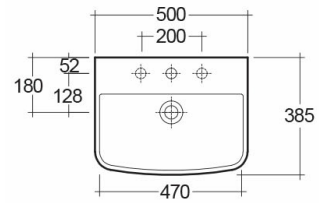

### Technical specifications

Dimensions:	500 x 385 mm
Weight:	20 Kg
Color:	Alpine White
Shape of basin:	Rectangle
Overflow hole:	yes
Suites:	<a href="#">RAK-SUMMIT</a>

Code	Name
SM0103AWHA	SUMMIT HALF PEDESTAL
SM0501AWHA	SUMMIT WASH BASIN 50CM

Dimensions: All dimensions in mm. Tolerance of vitreous china & fireclay items:  $\pm 5\%$  for below 200mm and  $\pm 3\%$  for above 200mm; for all other items tolerance  $\pm 1\%$ . Note: Due to a continuing development program to improve design and performance, the manufacturer reserves all rights to vary specifications without prior information. Please note accessories are for photographic use only.