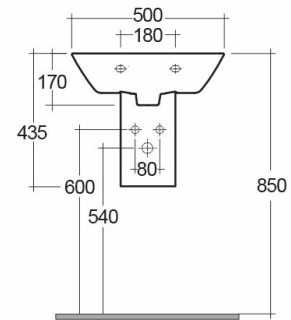

## Wash basin | Half Pedestal

**RAK**  
CERAMICS

### Technical specifications

Dimensions:	500 x 385 mm
Weight:	20 Kg
Color:	Alpine White
Shape of basin:	Rectangle
Overflow hole:	yes
Suites:	<a href="#">RAK-SUMMIT</a>

Code	Name
SM0103AWHA	SUMMIT HALF PEDESTAL
SM0501AWHA	SUMMIT WASH BASIN 50CM

Dimensions: All dimensions in mm. Tolerance of vitreous china & fireclay items:  $\pm 5\%$  for below 200mm and  $\pm 3\%$  for above 200mm; for all other items tolerance  $\pm 1\%$ . Note: Due to a continuing development program to improve design and performance, the manufacturer reserves all rights to vary specifications without prior information. Please note accessories are for photographic use only.