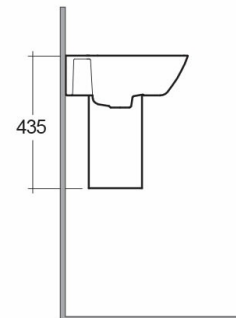

## Wash basin | Half Pedestal

**RAK**  
CERAMICS

### Technical specifications

Dimensions:	500 x 385 mm
Weight:	20 Kg
Color:	Alpine White
Shape of basin:	Rectangle
Overflow hole:	yes
Suites:	<a href="#">RAK-SUMMIT</a>

Code	Name
SM0103AWHA	SUMMIT HALF PEDESTAL
SM0501AWHA	SUMMIT WASH BASIN 50CM

Dimensions: All dimensions in mm. Tolerance of vitreous china & fireclay items:  $\pm 5\%$  for below 200mm and  $\pm 3\%$  for above 200mm; for all other items tolerance  $\pm 1\%$ . Note: Due to a continuing development program to improve design and performance, the manufacturer reserves all rights to vary specifications without prior information. Please note accessories are for photographic use only.