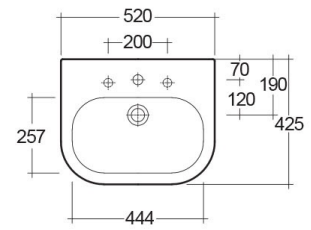

RAK-TONIQUE

Wash basin | Semi Recessed

RAK
CERAMICS

TECHNICAL SPECIFICATIONS

Suite:	RAK-TONIQUE
Type:	Semi Recessed
Dimensions:	520 x 425 mm
Weight:	13 Kg
Color:	Alpine White
Shape of basin:	Rectangle
Overflow hole:	yes

Code	Name
TQ0901AWHA	TONIQUE WASH BASIN SEMI-RECESSED 52CM

Dimensions: All dimensions in mm. Tolerance of vitreous china & fireclay items: $\pm 5\%$ for below 200mm and $\pm 3\%$ for above 200mm; for all other items tolerance $\pm 1\%$. Note: Due to a continuing development program to improve design and performance, the manufacturer reserves all rights to vary specifications without prior information. Please note accessories are for photographic use only.