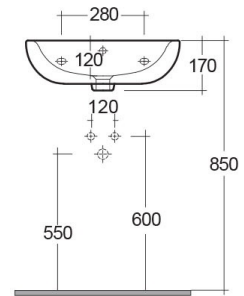

RAK-TONIQUE

Wash basin | Semi Recessed

RAK
CERAMICS

TECHNICAL SPECIFICATIONS

Suite:	RAK-TONIQUE
Type:	Semi Recessed
Dimensions:	520 x 425 mm
Weight:	13 Kg
Color:	Alpine White
Shape of basin:	Rectangle
Overflow hole:	yes

Code	Name
TQ0901AWHA	TONIQUE WASH BASIN SEMI-RECESSED 52CM

Dimensions: All dimensions in mm. Tolerance of vitreous china & fireclay items: $\pm 5\%$ for below 200mm and $\pm 3\%$ for above 200mm; for all other items tolerance $\pm 1\%$. Note: Due to a continuing development program to improve design and performance, the manufacturer reserves all rights to vary specifications without prior information. Please note accessories are for photographic use only.