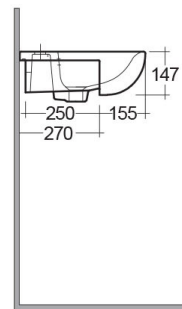

RAK-TONIQUE

Wash basin | Semi Recessed

RAK
CERAMICS

TECHNICAL SPECIFICATIONS

Suite:	RAK-TONIQUE
Type:	Semi Recessed
Dimensions:	520 x 425 mm
Weight:	13 Kg
Color:	Alpine White
Shape of basin:	Rectangle
Overflow hole:	yes

Code	Name
TQ0901AWHA	TONIQUE WASH BASIN SEMI-RECESSED 52CM

Dimensions: All dimensions in mm. Tolerance of vitreous china & fireclay items: $\pm 5\%$ for below 200mm and $\pm 3\%$ for above 200mm; for all other items tolerance $\pm 1\%$. Note: Due to a continuing development program to improve design and performance, the manufacturer reserves all rights to vary specifications without prior information. Please note accessories are for photographic use only.