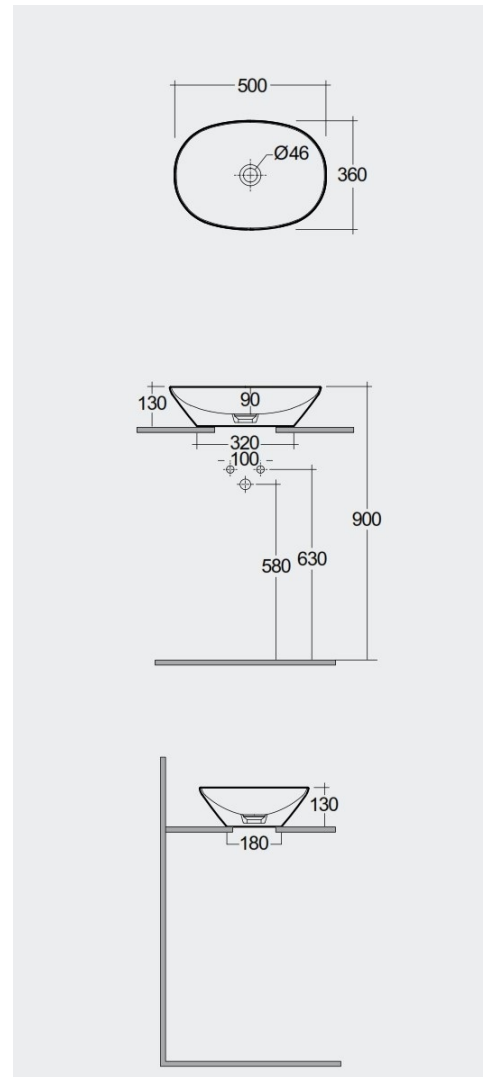

RAK-VARIANT - VARCT25000AWHA

Wash basin | Counter Top

RAK
CERAMICS

TECHNICAL SPECIFICATIONS

Suite:	RAK-VARIANT
Type:	Counter Top
Dimensions:	500 x 360 mm
Weight:	7.5 Kg
Color:	Alpine White
Shape of basin:	Oval

Code	Name
VARCT25000AWHA	OVAL COUNTER TOP WASH BASIN 50 CM - VARCT25000AWHA

Dimensions: All dimensions in mm. Tolerance of vitreous china & fireclay items: $\pm 5\%$ for below 200mm and $\pm 3\%$ for above 200mm; for all other items tolerance $\pm 1\%$. Note: Due to a continuing development program to improve design and performance, the manufacturer reserves all rights to vary specifications without prior information. Please note accessories are for photographic use only.