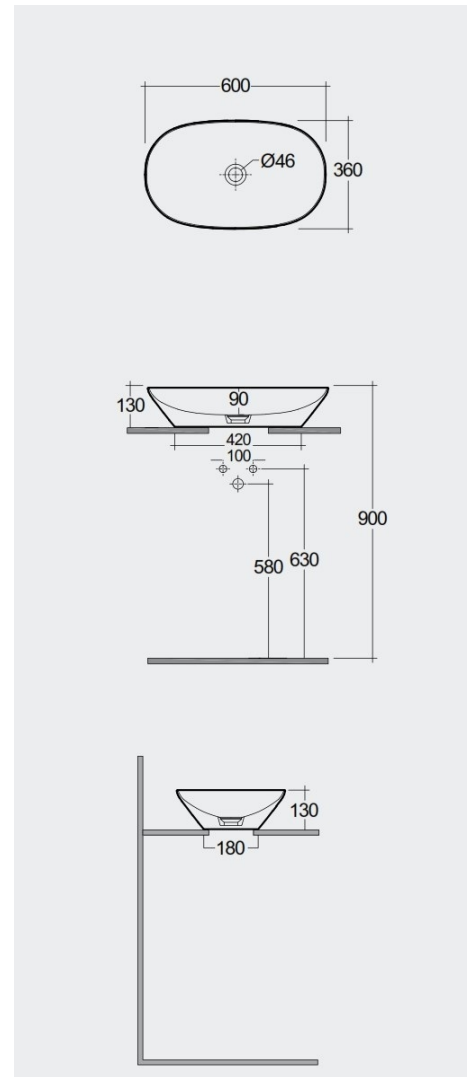

## TECHNICAL SPECIFICATIONS

Suite:	RAK-VARIANT
Type:	Counter Top
Dimensions:	600 x 360 mm
Weight:	9 Kg
Color:	Alpine White
Shape of basin:	Oval

Code	Name
VARCT36000AWHA	OVAL COUNTER TOP WASH BASIN 60 CM - VARCT36000AWHA

Dimensions: All dimensions in mm. Tolerance of vitreous china & fireclay items:  $\pm 5\%$  for below 200mm and  $\pm 3\%$  for above 200mm; for all other items tolerance  $\pm 1\%$ . Note: Due to a continuing development program to improve design and performance, the manufacturer reserves all rights to vary specifications without prior information. Please note accessories are for photographic use only.