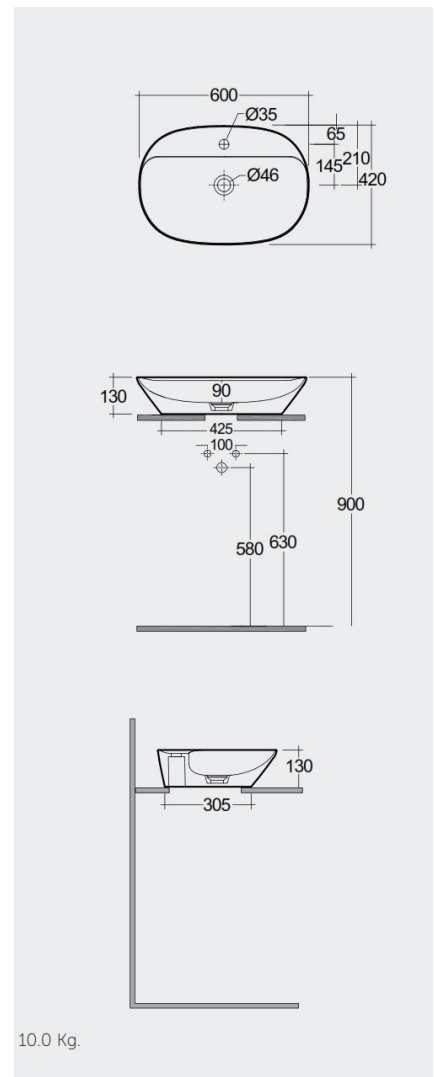

RAK-VARIANT - VARCT36001AWHA

Wash basin | Counter Top

RAK
CERAMICS

TECHNICAL SPECIFICATIONS

Suite:	RAK-VARIANT
Type:	Counter Top
Dimensions:	600 x 420 mm
Weight:	10 Kg
Color:	Alpine White
Shape of basin:	Oval

Code	Name
VARCT36001AWHA	OVAL COUNTER TOP BASIN WITH TAP HOLE 60 CM - VARCT36001AWHA

Dimensions: All dimensions in mm. Tolerance of vitreous china & fireclay items: $\pm 5\%$ for below 200mm and $\pm 3\%$ for above 200mm; for all other items tolerance $\pm 1\%$. Note: Due to a continuing development program to improve design and performance, the manufacturer reserves all rights to vary specifications without prior information. Please note accessories are for photographic use only.