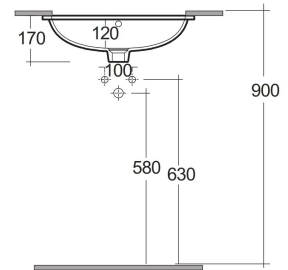

RAK-VARIANT - VARUC25000AWHA

Wash basin | Under Counter

RAK
CERAMICS

TECHNICAL SPECIFICATIONS

Suite:	RAK-VARIANT
Type:	Under Counter
Dimensions:	565 x 425 mm
Weight:	6.8 Kg
Color:	Alpine White
Shape of basin:	Oval

Code	Name
VARUC25000AWHA	OVAL UNDER COUNDER WASH BASIN 50 CM

Dimensions: All dimensions in mm. Tolerance of vitreous china & fireclay items: $\pm 5\%$ for below 200mm and $\pm 3\%$ for above 200mm; for all other items tolerance $\pm 1\%$. Note: Due to a continuing development program to improve design and performance, the manufacturer reserves all rights to vary specifications without prior information. Please note accessories are for photographic use only.