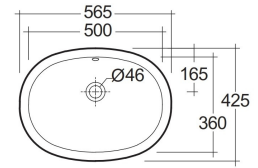

RAK-VARIANT - VARUC25000AWHA

Wash basin | Under Counter

RAK
CERAMICS

TECHNICAL SPECIFICATIONS

Suite:	RAK-VARIANT
Type:	Under Counter
Dimensions:	565 x 425 mm
Weight:	6.8 Kg
Color:	Alpine White
Shape of basin:	Oval

Code	Name
VARUC25000AWHA	OVAL UNDER COUNDER WASH BASIN 50 CM

Dimensions: All dimensions in mm. Tolerance of vitreous china & fireclay items: $\pm 5\%$ for below 200mm and $\pm 3\%$ for above 200mm; for all other items tolerance $\pm 1\%$. Note: Due to a continuing development program to improve design and performance, the manufacturer reserves all rights to vary specifications without prior information. Please note accessories are for photographic use only.