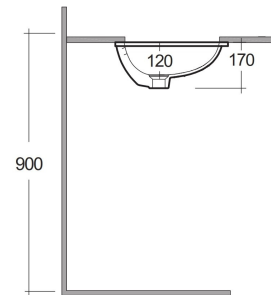

RAK-VARIANT - VARUC25000AWHA

Wash basin | Under Counter

RAK
CERAMICS

TECHNICAL SPECIFICATIONS

Suite:	RAK-VARIANT
Type:	Under Counter
Dimensions:	565 x 425 mm
Weight:	6.8 Kg
Color:	Alpine White
Shape of basin:	Oval

Code	Name
VARUC25000AWHA	OVAL UNDER COUNDER WASH BASIN 50 CM

Dimensions: All dimensions in mm. Tolerance of vitreous china & fireclay items: $\pm 5\%$ for below 200mm and $\pm 3\%$ for above 200mm; for all other items tolerance $\pm 1\%$. Note: Due to a continuing development program to improve design and performance, the manufacturer reserves all rights to vary specifications without prior information. Please note accessories are for photographic use only.