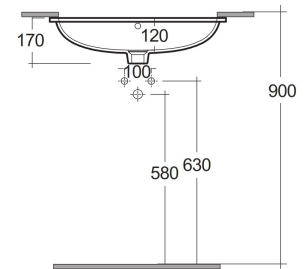

RAK-VARIANT - VARUC36000AWHA

Wash basin | Under Counter

RAK
CERAMICS

TECHNICAL SPECIFICATIONS

| | |
|-----------------|---------------|
| Suite: | RAK-VARIANT |
| Type: | Under Counter |
| Dimensions: | 600 x 360 mm |
| Weight: | 8.5 Kg |
| Color: | Alpine White |
| Shape of basin: | Oval |

| Code | Name |
|----------------|-------------------------------------|
| VARUC36000AWHA | OVAL UNDER COUNDER WASH BASIN 60 CM |

Dimensions: All dimensions in mm. Tolerance of vitreous china & fireclay items: $\pm 5\%$ for below 200mm and $\pm 3\%$ for above 200mm; for all other items tolerance $\pm 1\%$. Note: Due to a continuing development program to improve design and performance, the manufacturer reserves all rights to vary specifications without prior information. Please note accessories are for photographic use only.