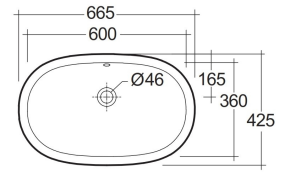

RAK-VARIANT - VARUC36000AWHA

Wash basin | Under Counter

RAK
CERAMICS

TECHNICAL SPECIFICATIONS

| | |
|-----------------|---------------|
| Suite: | RAK-VARIANT |
| Type: | Under Counter |
| Dimensions: | 600 x 360 mm |
| Weight: | 8.5 Kg |
| Color: | Alpine White |
| Shape of basin: | Oval |

| Code | Name |
|----------------|-------------------------------------|
| VARUC36000AWHA | OVAL UNDER COUNDER WASH BASIN 60 CM |

Dimensions: All dimensions in mm. Tolerance of vitreous china & fireclay items: $\pm 5\%$ for below 200mm and $\pm 3\%$ for above 200mm; for all other items tolerance $\pm 1\%$. Note: Due to a continuing development program to improve design and performance, the manufacturer reserves all rights to vary specifications without prior information. Please note accessories are for photographic use only.