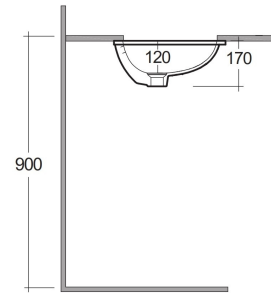

RAK-VARIANT - VARUC36000AWHA

Wash basin | Under Counter

RAK
CERAMICS

TECHNICAL SPECIFICATIONS

| | |
|-----------------|---------------|
| Suite: | RAK-VARIANT |
| Type: | Under Counter |
| Dimensions: | 600 x 360 mm |
| Weight: | 8.5 Kg |
| Color: | Alpine White |
| Shape of basin: | Oval |

| Code | Name |
|----------------|-------------------------------------|
| VARUC36000AWHA | OVAL UNDER COUNDER WASH BASIN 60 CM |

Dimensions: All dimensions in mm. Tolerance of vitreous china & fireclay items: $\pm 5\%$ for below 200mm and $\pm 3\%$ for above 200mm; for all other items tolerance $\pm 1\%$. Note: Due to a continuing development program to improve design and performance, the manufacturer reserves all rights to vary specifications without prior information. Please note accessories are for photographic use only.