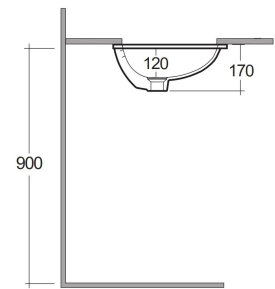

RAK-VARIANT - VARUC55500AWHA

Wash basin | Under Counter

RAK
CERAMICS

TECHNICAL SPECIFICATIONS

Suite:	RAK-VARIANT
Type:	Under Counter
Dimensions:	550 x 360 mm
Weight:	9 Kg
Color:	Alpine White
Shape of basin:	Rectangle

Code	Name
VARUC55500AWHA	RECTANGLE UNDER COUNDER WASH BASIN 55 CM

Dimensions: All dimensions in mm. Tolerance of vitreous china & fireclay items: $\pm 5\%$ for below 200mm and $\pm 3\%$ for above 200mm; for all other items tolerance $\pm 1\%$. Note: Due to a continuing development program to improve design and performance, the manufacturer reserves all rights to vary specifications without prior information. Please note accessories are for photographic use only.