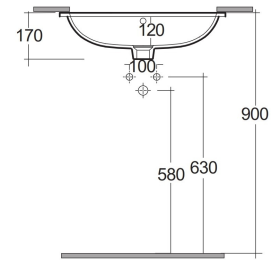

RAK-VARIANT - VARUC55500AWHA

Wash basin | Under Counter

RAK
CERAMICS

TECHNICAL SPECIFICATIONS

Suite:	RAK-VARIANT
Type:	Under Counter
Dimensions:	550 x 360 mm
Weight:	9 Kg
Color:	Alpine White
Shape of basin:	Rectangle

Code	Name
VARUC55500AWHA	RECTANGLE UNDER COUNDER WASH BASIN 55 CM

Dimensions: All dimensions in mm. Tolerance of vitreous china & fireclay items: $\pm 5\%$ for below 200mm and $\pm 3\%$ for above 200mm; for all other items tolerance $\pm 1\%$. Note: Due to a continuing development program to improve design and performance, the manufacturer reserves all rights to vary specifications without prior information. Please note accessories are for photographic use only.