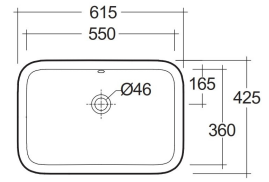

RAK-VARIANT - VARUC55500AWHA

Wash basin | Under Counter

RAK
CERAMICS

TECHNICAL SPECIFICATIONS

Suite:	RAK-VARIANT
Type:	Under Counter
Dimensions:	550 x 360 mm
Weight:	9 Kg
Color:	Alpine White
Shape of basin:	Rectangle

Code	Name
VARUC55500AWHA	RECTANGLE UNDER COUNDER WASH BASIN 55 CM

Dimensions: All dimensions in mm. Tolerance of vitreous china & fireclay items: $\pm 5\%$ for below 200mm and $\pm 3\%$ for above 200mm; for all other items tolerance $\pm 1\%$. Note: Due to a continuing development program to improve design and performance, the manufacturer reserves all rights to vary specifications without prior information. Please note accessories are for photographic use only.