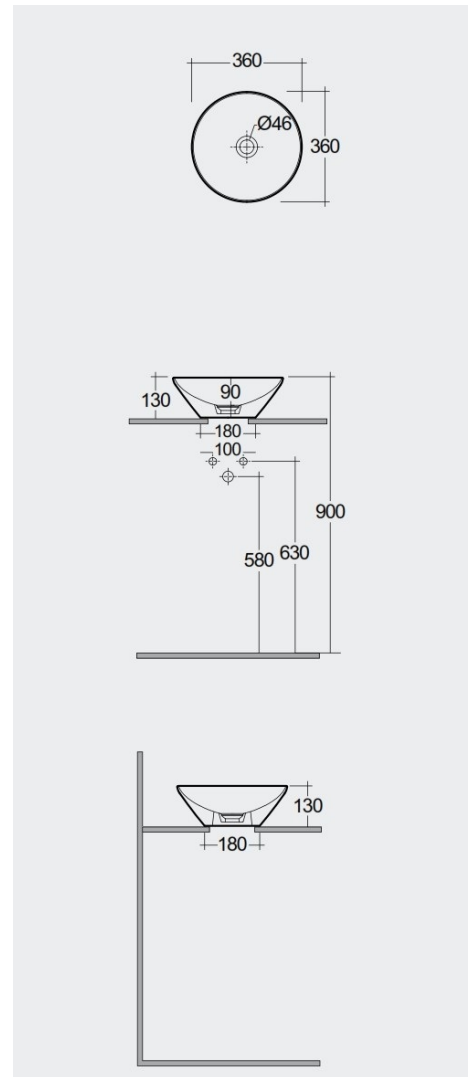

RAK-VARIANT - VARCT13600AWHA

Wash basin | Counter Top

RAK
CERAMICS

TECHNICAL SPECIFICATIONS

Suite:	RAK-VARIANT
Type:	Counter Top
Dimensions:	360 x 360 mm
Weight:	3.5 Kg
Color:	Alpine White
Shape of basin:	Round

Code	Name
VARCT13600AWHA	ROUND COUNTER TOP WASH BASIN 36 CM

Dimensions: All dimensions in mm. Tolerance of vitreous china & fireclay items: $\pm 5\%$ for below 200mm and $\pm 3\%$ for above 200mm; for all other items tolerance $\pm 1\%$. Note: Due to a continuing development program to improve design and performance, the manufacturer reserves all rights to vary specifications without prior information. Please note accessories are for photographic use only.