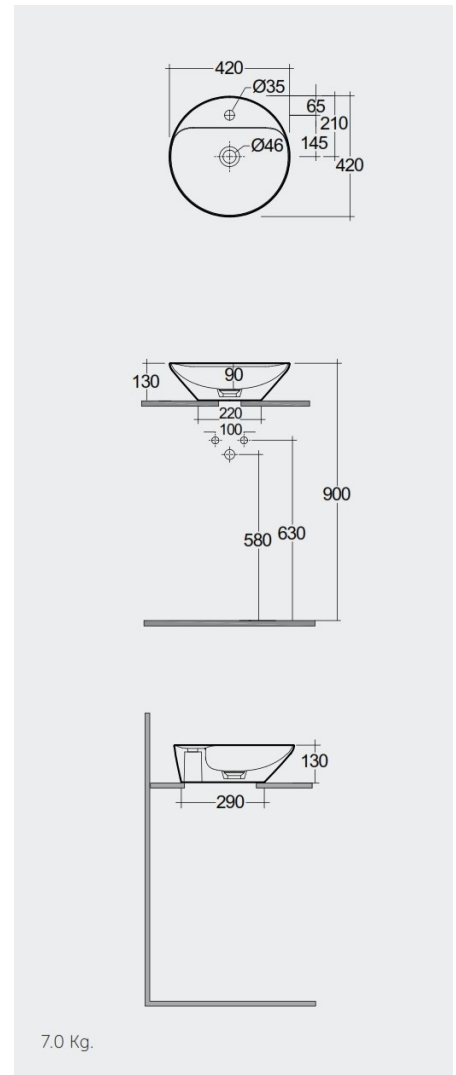

## TECHNICAL SPECIFICATIONS

Suite:	RAK-VARIANT
Type:	Counter Top
Dimensions:	420 x 420 mm
Weight:	7 Kg
Color:	Alpine White
Shape of basin:	Round

Code	Name
VARCT14201AWHA	ROUND COUNTER TOP BASIN WITH TAP HOLE 42 CM - VARCT14201AWHA

Dimensions: All dimensions in mm. Tolerance of vitreous china & fireclay items:  $\pm 5\%$  for below 200mm and  $\pm 3\%$  for above 200mm; for all other items tolerance  $\pm 1\%$ . Note: Due to a continuing development program to improve design and performance, the manufacturer reserves all rights to vary specifications without prior information. Please note accessories are for photographic use only.