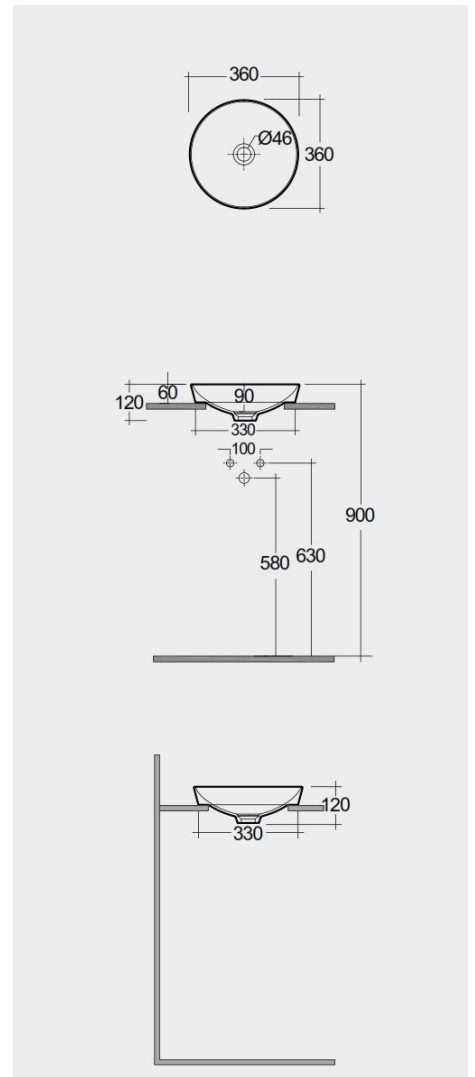

## TECHNICAL SPECIFICATIONS

Suite:	RAK-VARIANT
Type:	Drop In
Dimensions:	360 x 360 mm
Weight:	3.3 Kg
Color:	Alpine White
Shape of basin:	Round

Code	Name
VARDII3600AWHA	ROUND DROP IN BASIN 36 CM - VARDII3600AWHA

Dimensions: All dimensions in mm. Tolerance of vitreous china & fireclay items:  $\pm 5\%$  for below 200mm and  $\pm 3\%$  for above 200mm; for all other items tolerance  $\pm 1\%$ . Note: Due to a continuing development program to improve design and performance, the manufacturer reserves all rights to vary specifications without prior information. Please note accessories are for photographic use only.