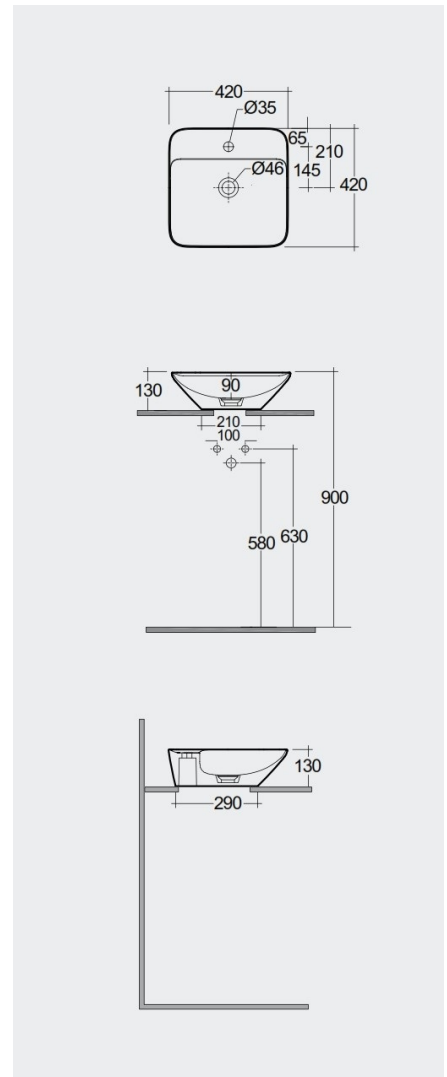

# RAK-VARIANT - VARCT44201AWHA

Wash basin | Counter Top

**RAK**  
CERAMICS

## TECHNICAL SPECIFICATIONS

Suite:	RAK-VARIANT
Type:	Counter Top
Dimensions:	420 x 420 mm
Weight:	9 Kg
Color:	Alpine White
Shape of basin:	Square

Code	Name
VARCT44201AWHA	SQUARED COUNTER TOP BASIN WITH TAP HOLE 42 CM - VARCT44201AWHA

Dimensions: All dimensions in mm. Tolerance of vitreous china & fireclay items:  $\pm 5\%$  for below 200mm and  $\pm 3\%$  for above 200mm; for all other items tolerance  $\pm 1\%$ . Note: Due to a continuing development program to improve design and performance, the manufacturer reserves all rights to vary specifications without prior information. Please note accessories are for photographic use only.